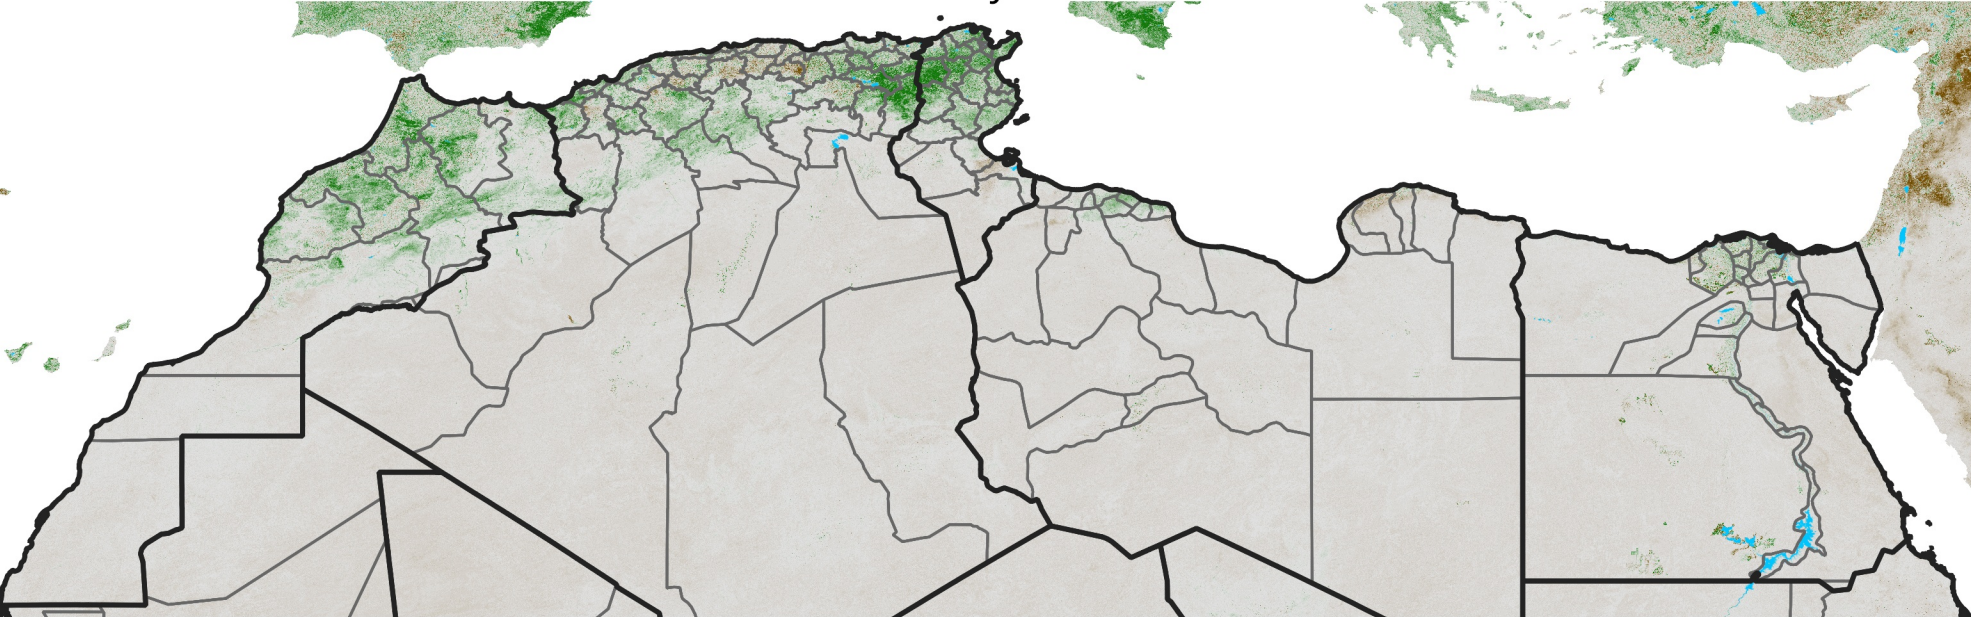

# North Africa NDVI Difference

2025 minus 2024

Period 27 / May 06 - 15, 2025

## NDVI Difference

< -0.3   -0.2   -0.1   -0.05   0.05   0.1   0.2   >0.3

Negative

No Difference

Positive