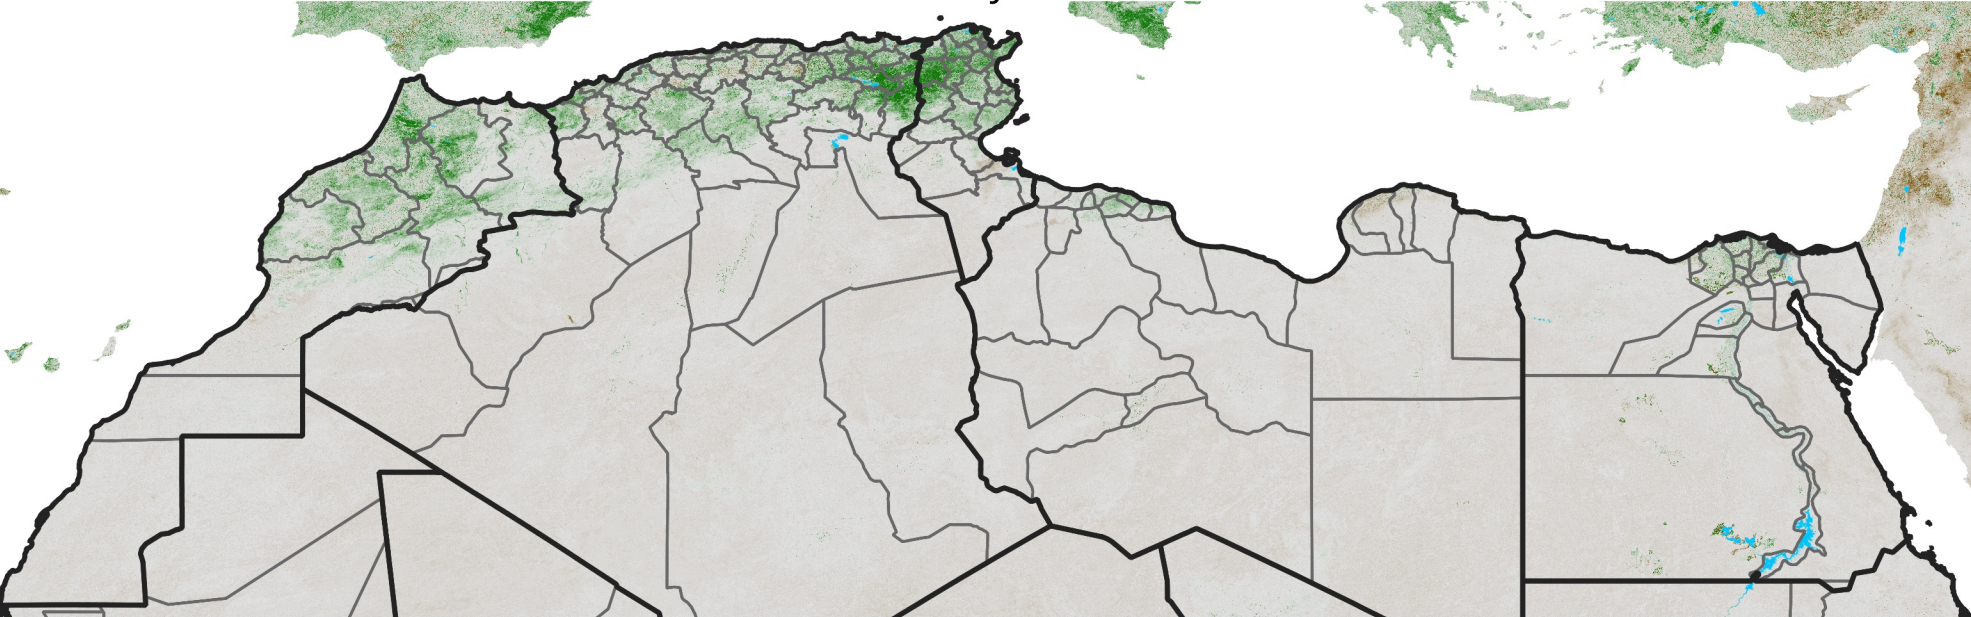

North Africa NDVI Difference

2025 minus 2024

Period 29 / May 16 - 25, 2025

NDVI Difference

< -0.3 -0.2 -0.1 -0.05 0.05 0.1 0.2 >0.3

Negative

No Difference

Positive