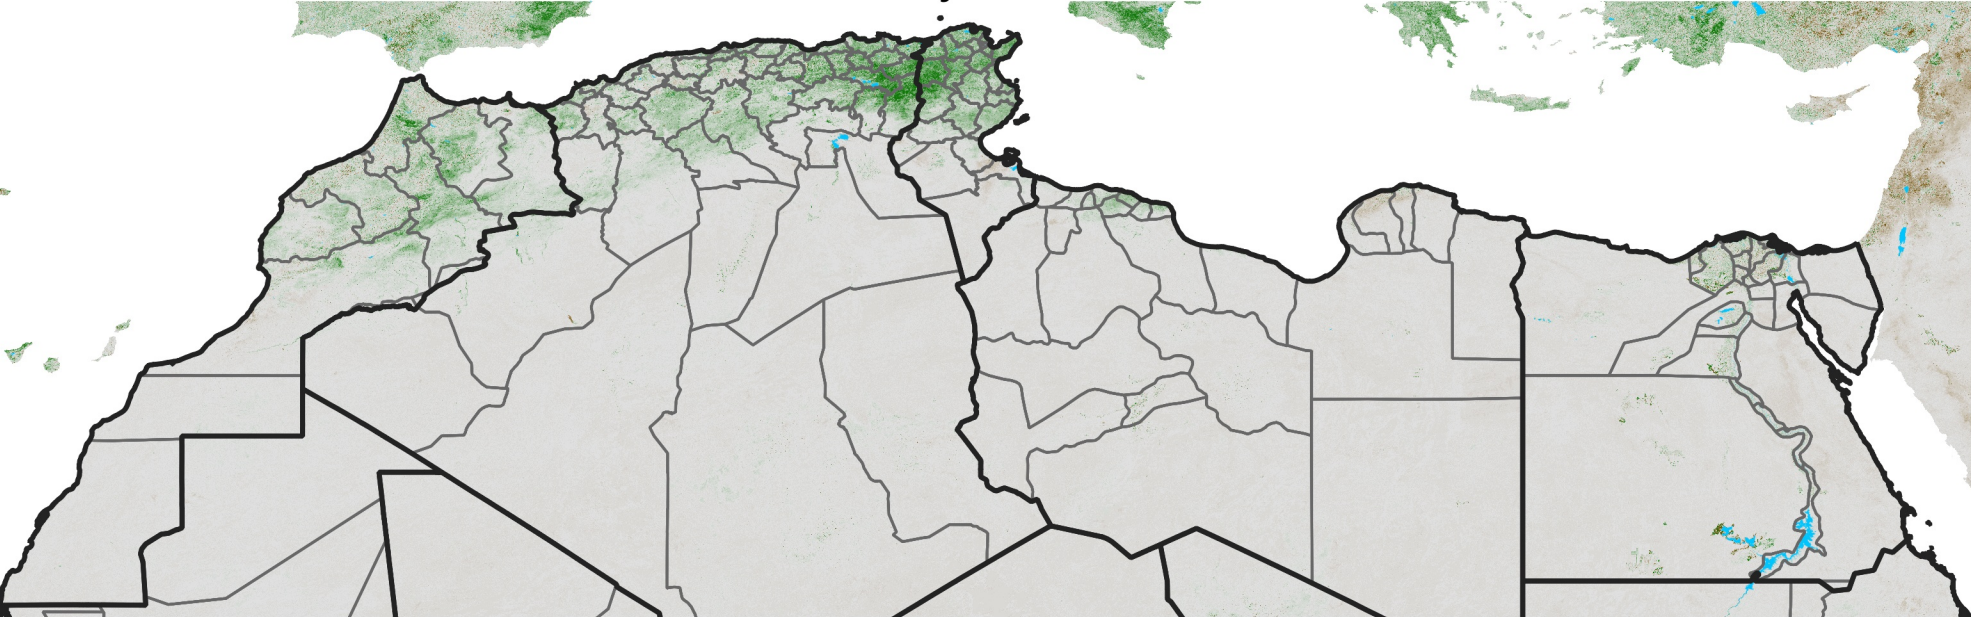

North Africa NDVI Difference

2025 minus 2024

Period 32 / Jun 01 - 10, 2025

NDVI Difference

<math><-0.3</math> -0.2 -0.1 -0.05 0.05 0.1 0.2 >0.3

Negative

No Difference

Positive