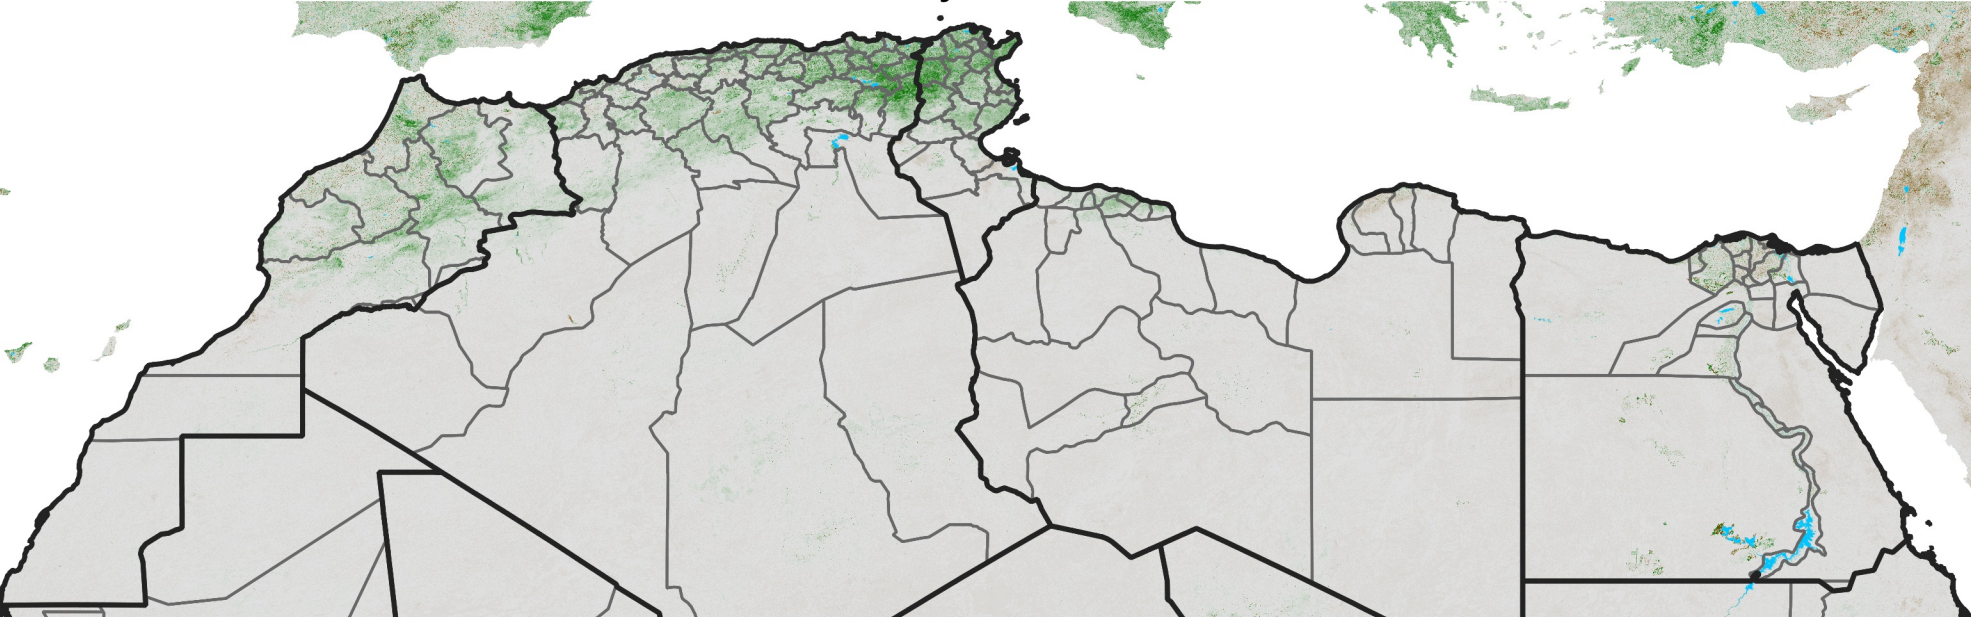

North Africa NDVI Difference

2025 minus 2024

Period 33 / Jun 06 - 15, 2025

NDVI Difference

< -0.3 -0.2 -0.1 -0.05 0.05 0.1 0.2 >0.3

Negative

No Difference

Positive