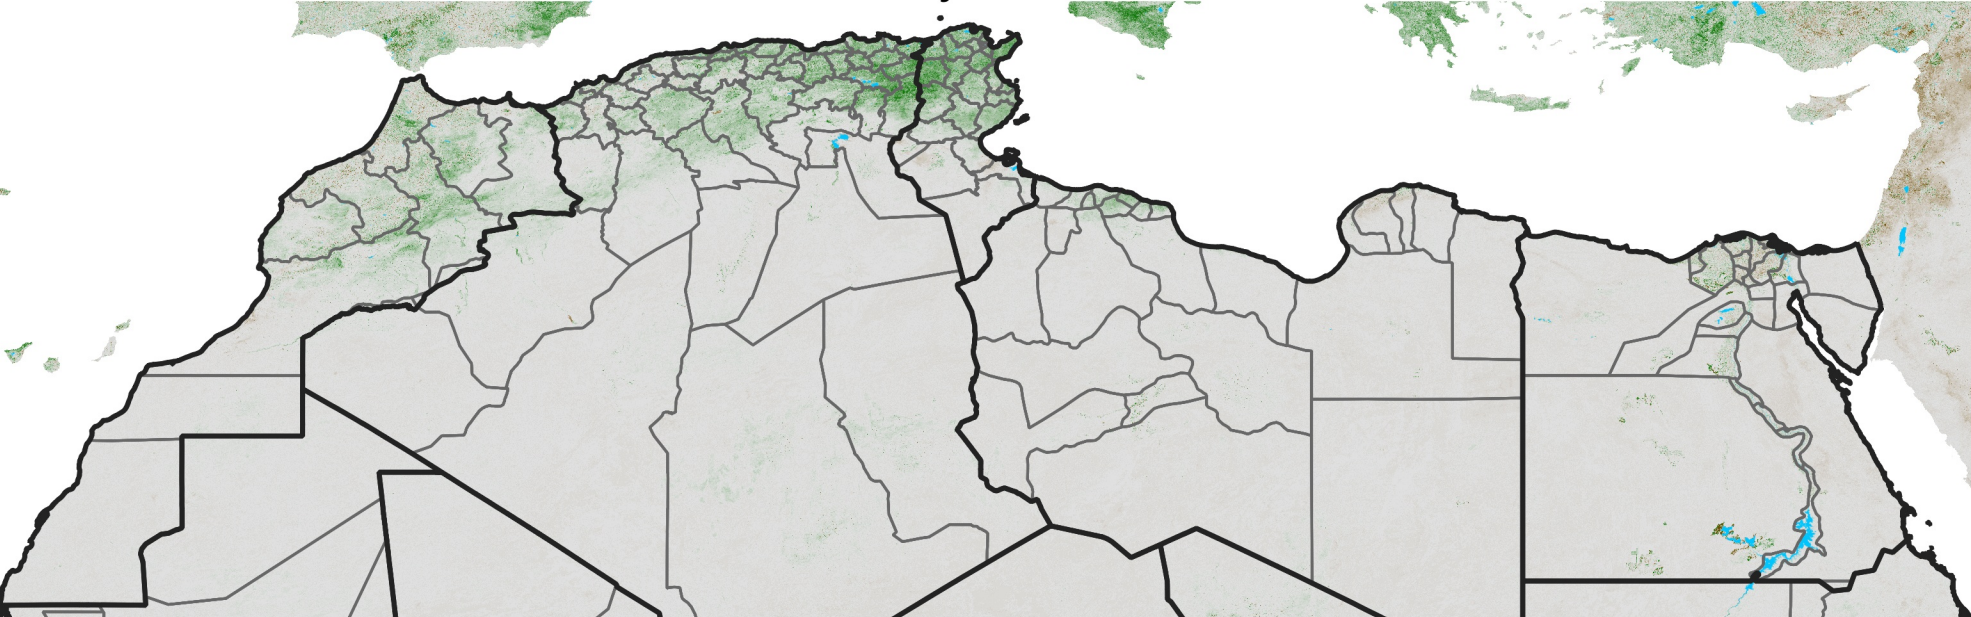

North Africa NDVI Difference

2025 minus 2024

Period 34 / Jun 11 - 20, 2025

NDVI Difference

< -0.3 -0.2 -0.1 -0.05 0.05 0.1 0.2 >0.3

Negative

No Difference

Positive