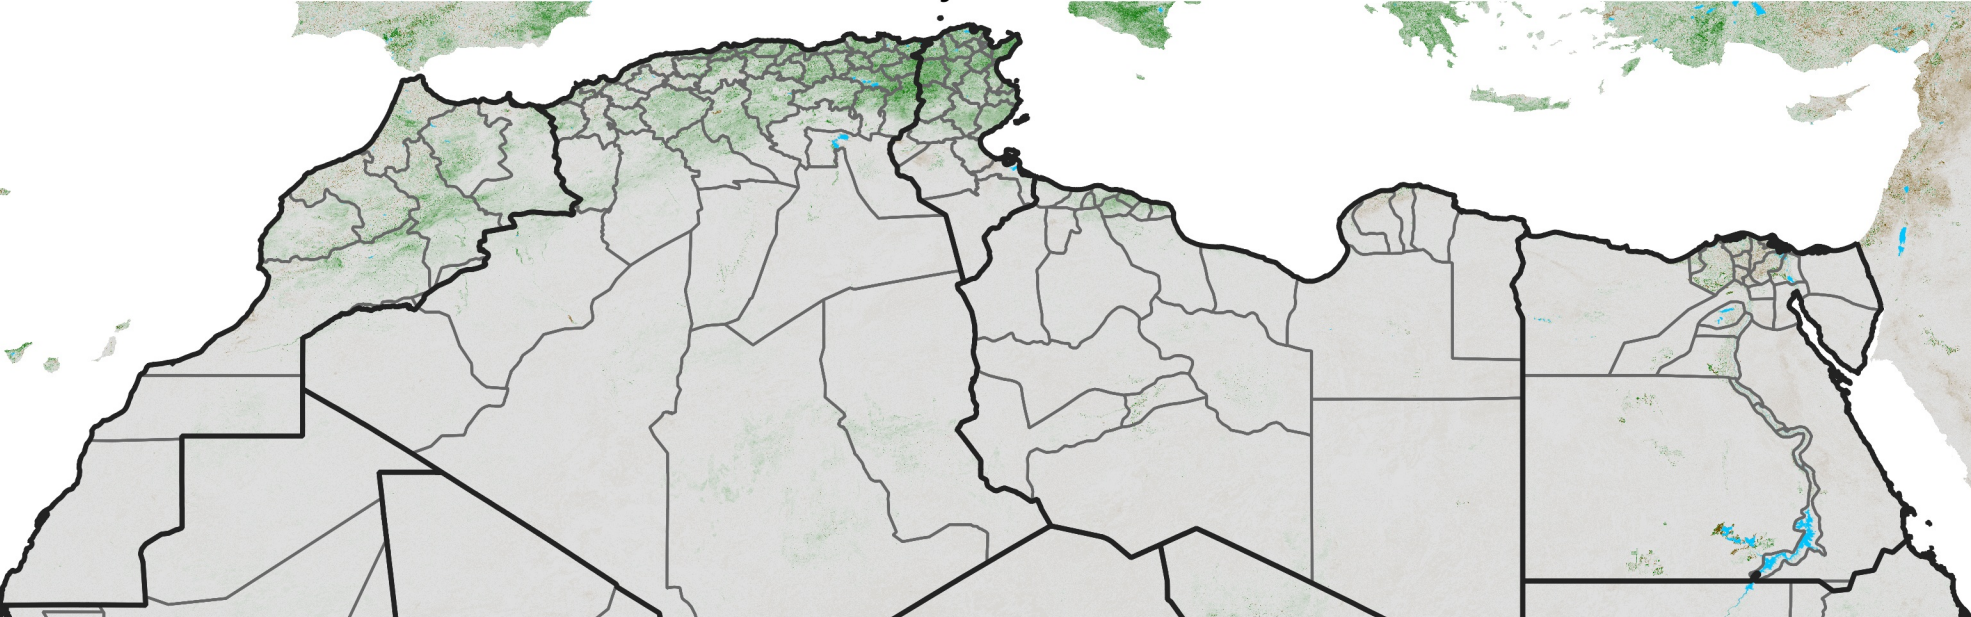

# North Africa NDVI Difference

2025 minus 2024

Period 35 / Jun 16 - 25, 2025

## NDVI Difference

< -0.3   -0.2   -0.1   -0.05   0.05   0.1   0.2   >0.3

Negative

No Difference

Positive