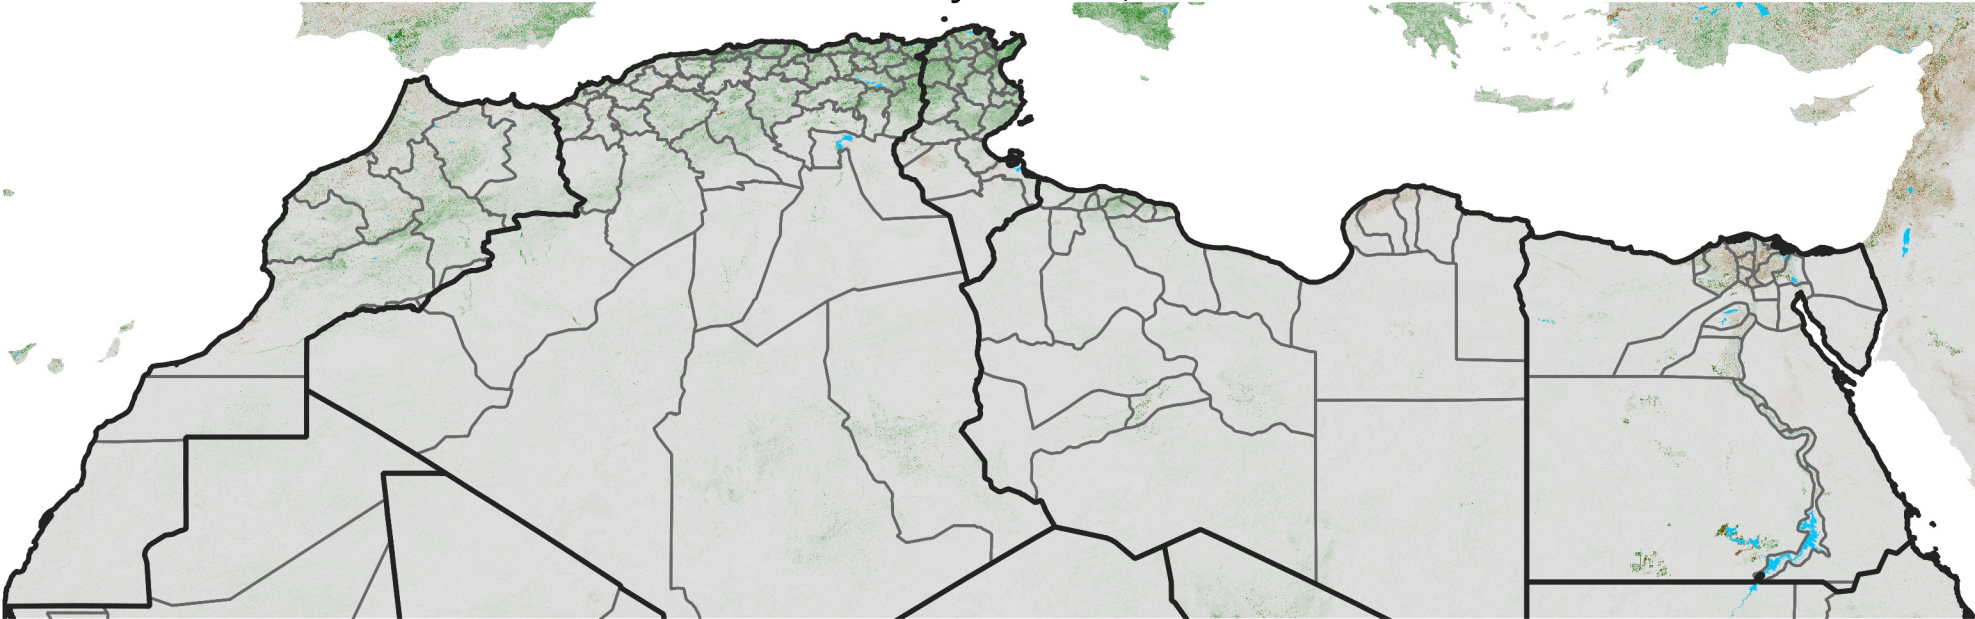

North Africa NDVI Difference

2025 minus 2024

Period 38 / Jul 01 - 10, 2025

NDVI Difference

< -0.3 -0.2 -0.1 -0.05 0.05 0.1 0.2 >0.3

Negative

No Difference

Positive