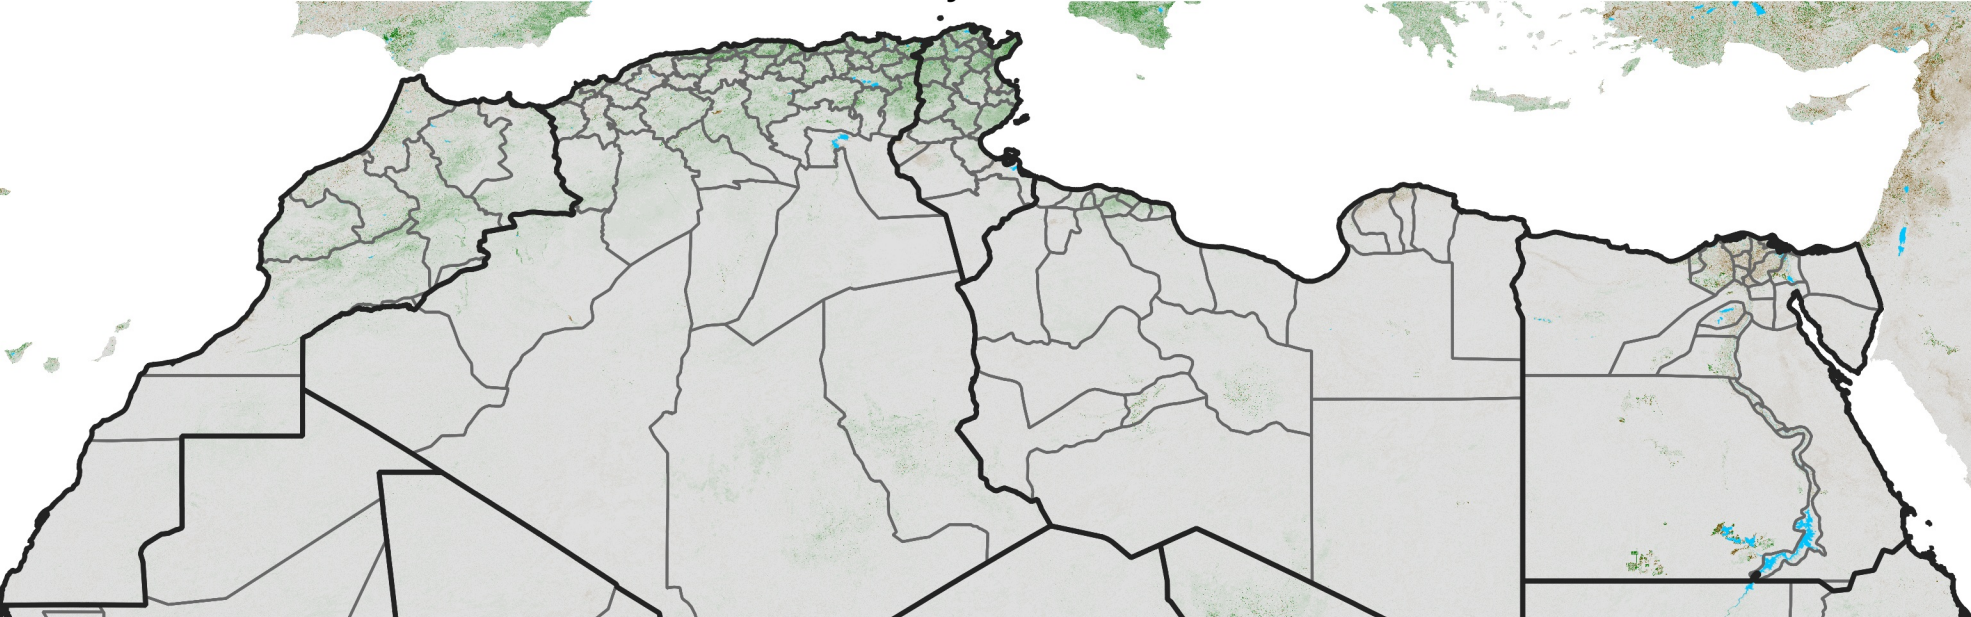

# North Africa NDVI Difference

2025 minus 2024

Period 40 / Jul 11 - 20, 2025

## NDVI Difference

< -0.3   -0.2   -0.1   -0.05   0.05   0.1   0.2   >0.3

Negative

No Difference

Positive