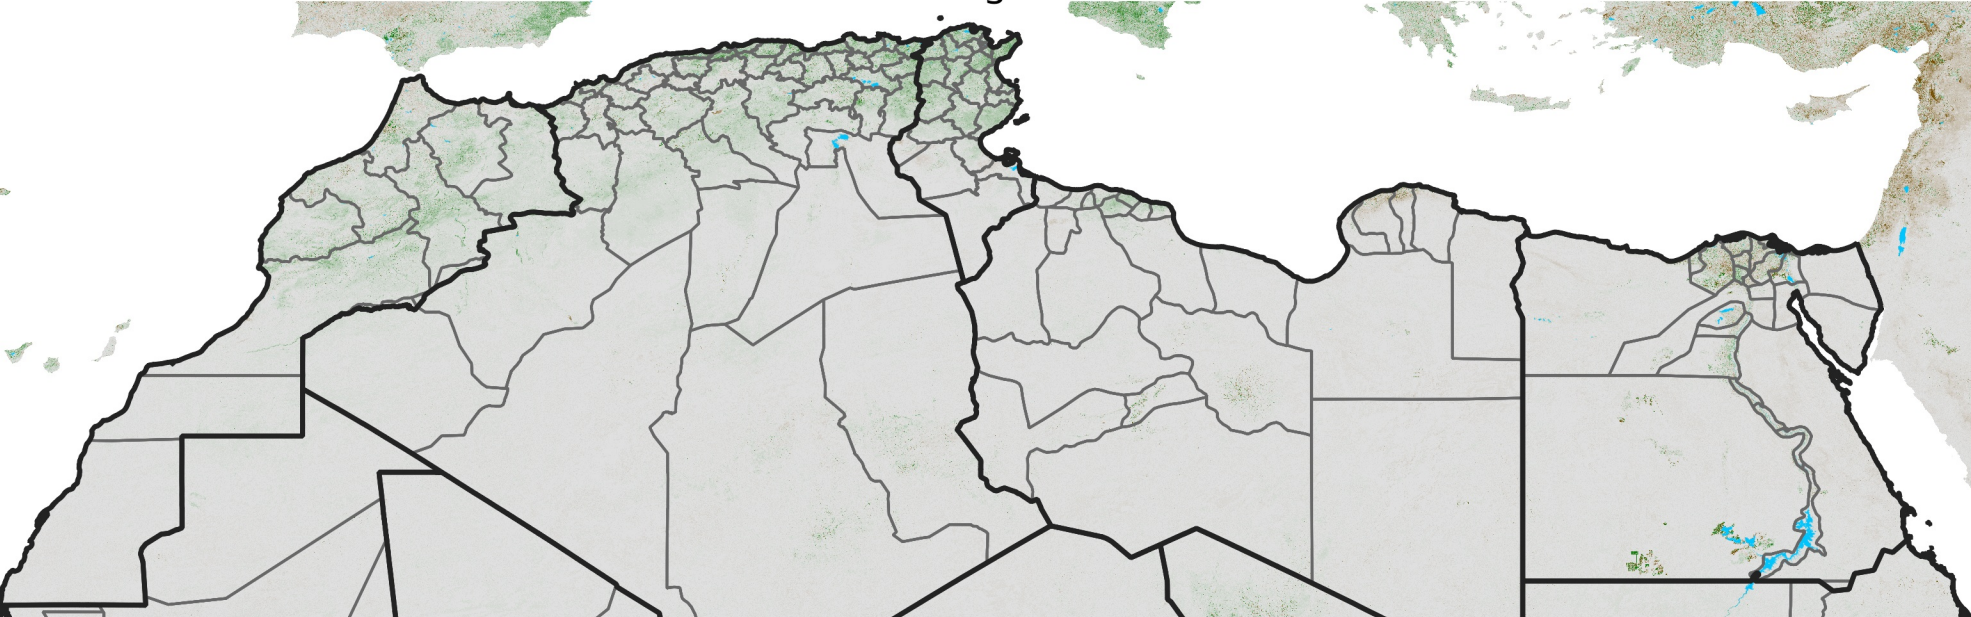

# North Africa NDVI Difference

2025 minus 2024

Period 44 / Aug 01 - 10, 2025

## NDVI Difference

< -0.3   -0.2   -0.1   -0.05   0.05   0.1   0.2   >0.3

Negative

No Difference

Positive