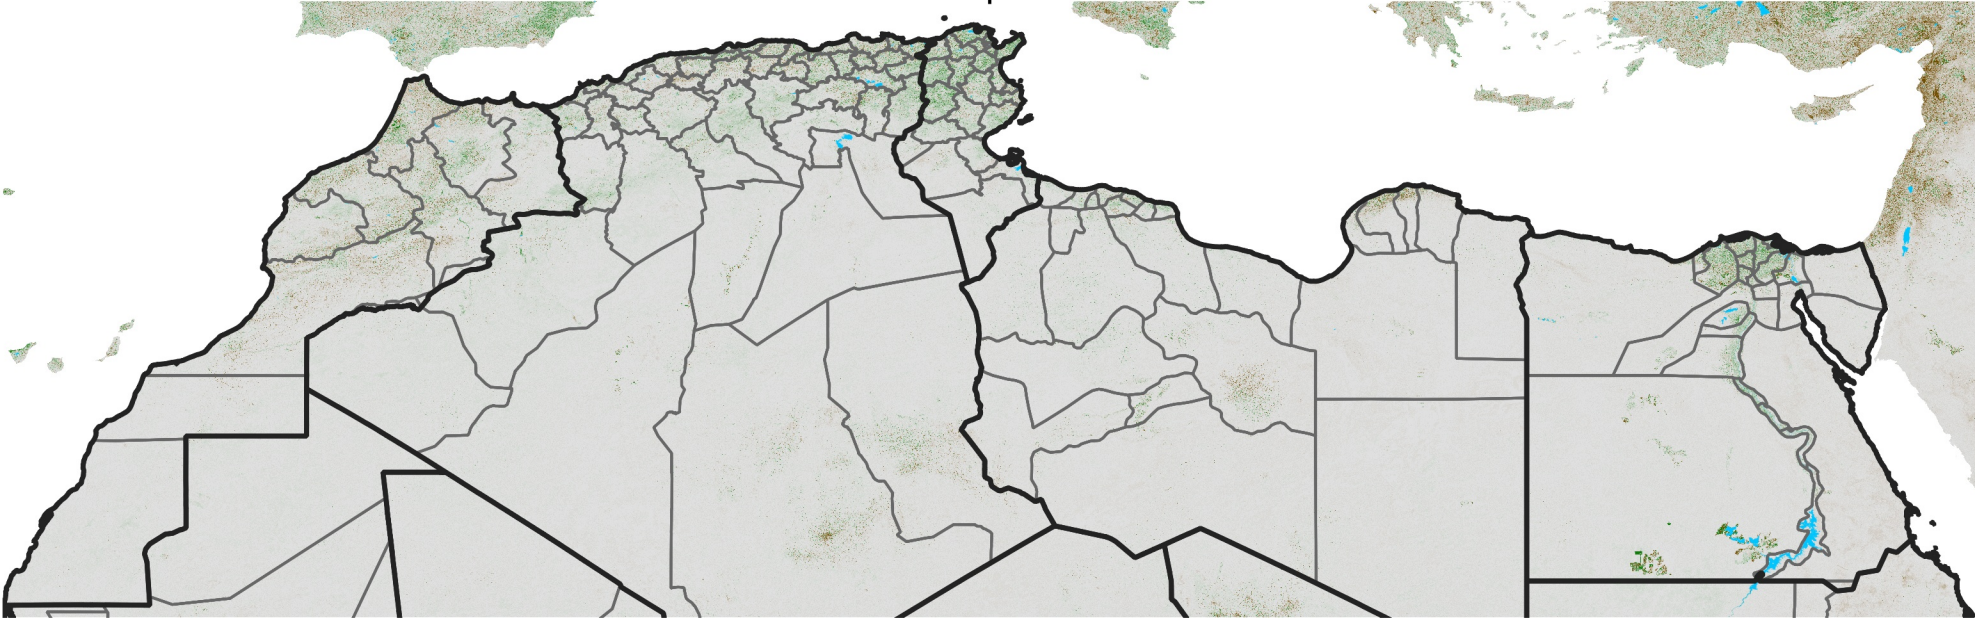

# North Africa NDVI Difference

2025 minus 2024

Period 53 / Sep 16 - 25, 2025

## NDVI Difference

< -0.3   -0.2   -0.1   -0.05   0.05   0.1   0.2   >0.3

Negative

No Difference

Positive