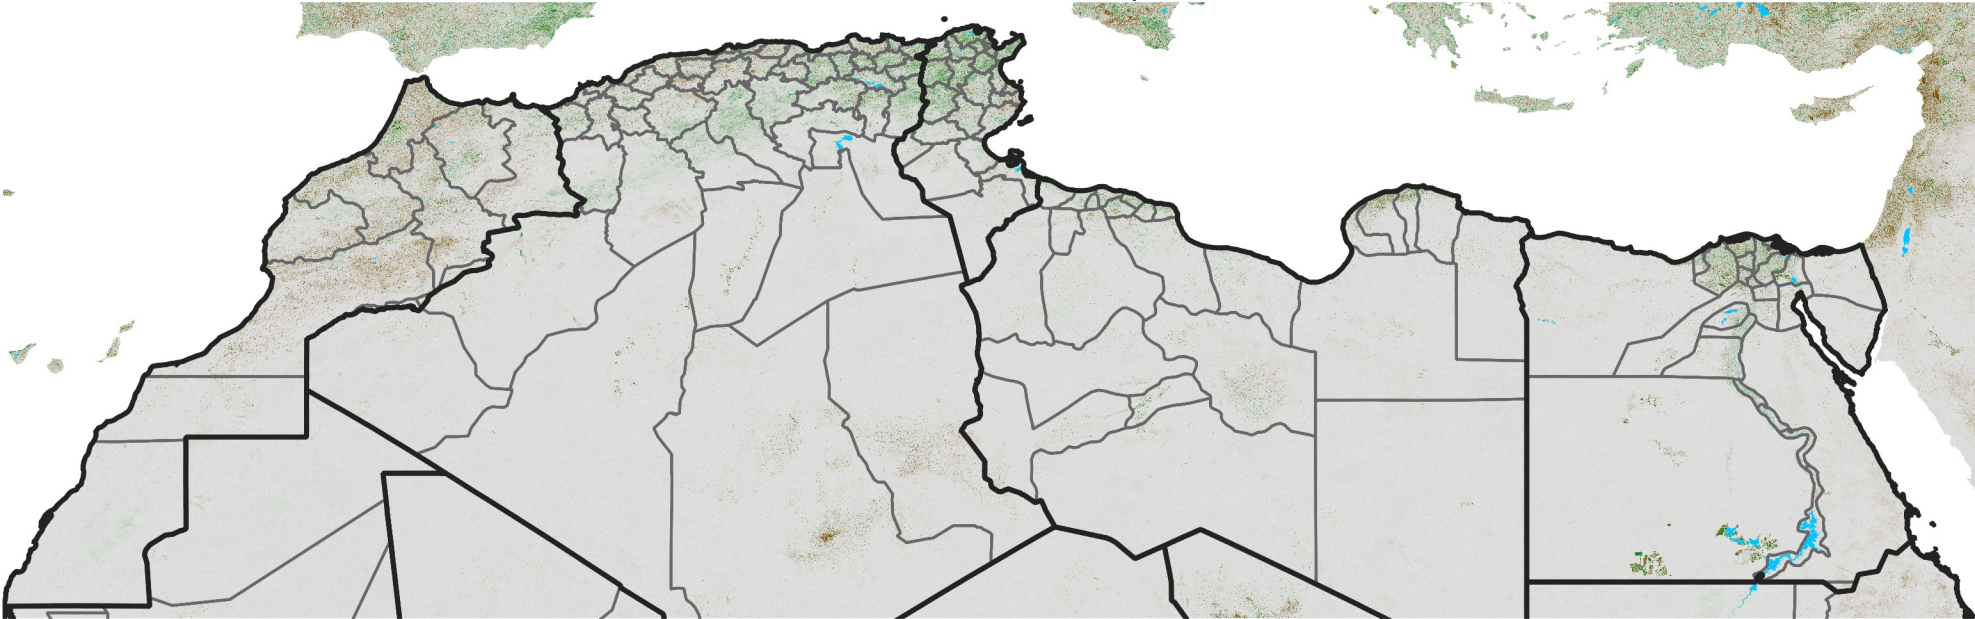

# North Africa NDVI Difference

2025 minus 2024

Period 56 / Oct 01 - 10, 2025

## NDVI Difference

< -0.3   -0.2   -0.1   -0.05   0.05   0.1   0.2   >0.3

Negative

No Difference

Positive