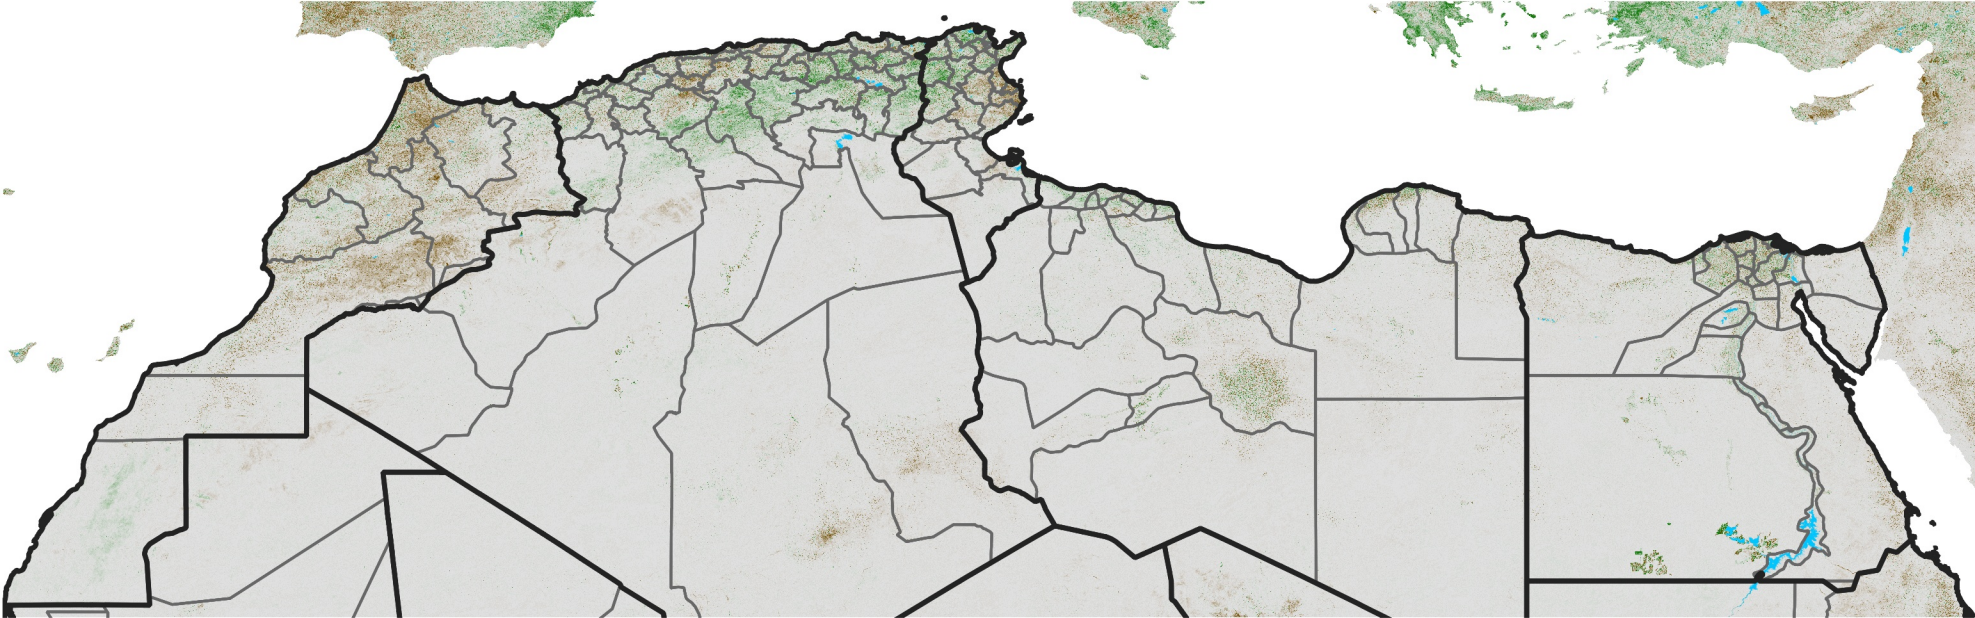

# North Africa NDVI Difference

2025 minus 2024

Period 60 / Oct 21 - 31, 2025

## NDVI Difference

< -0.3   -0.2   -0.1   -0.05   0.05   0.1   0.2   >0.3

Negative

No Difference

Positive