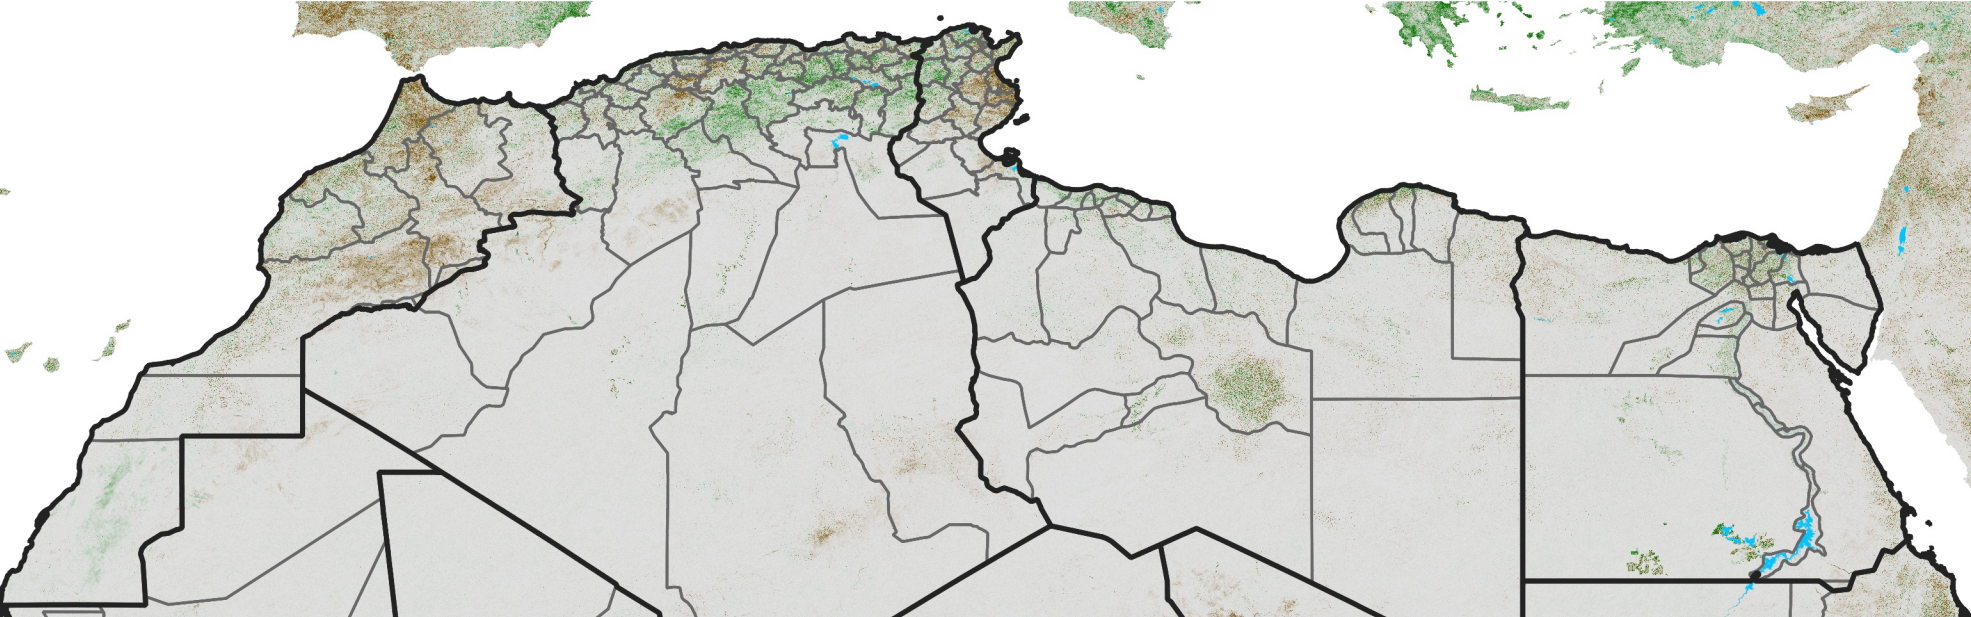

North Africa NDVI Difference

2025 minus 2024

Period 62 / Nov 01 - 10, 2025

NDVI Difference

< -0.3 -0.2 -0.1 -0.05 0.05 0.1 0.2 >0.3

Negative

No Difference

Positive