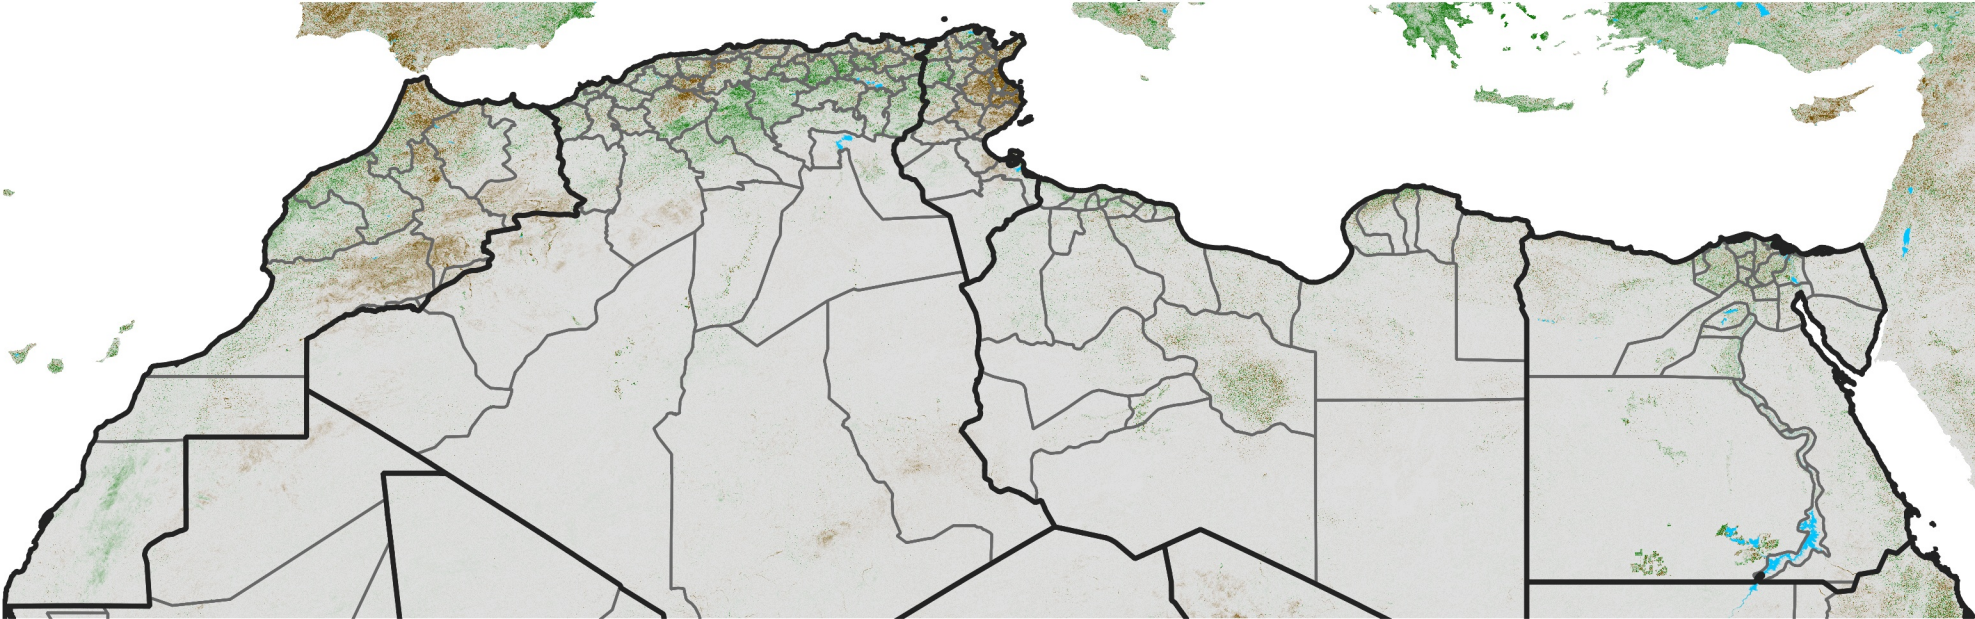

North Africa NDVI Difference

2025 minus 2024

Period 65 / Nov 16 - 25, 2025

NDVI Difference

<math>< -0.3</math> -0.2 -0.1 -0.05 0.05 0.1 0.2 > 0.3

Negative

No Difference

Positive