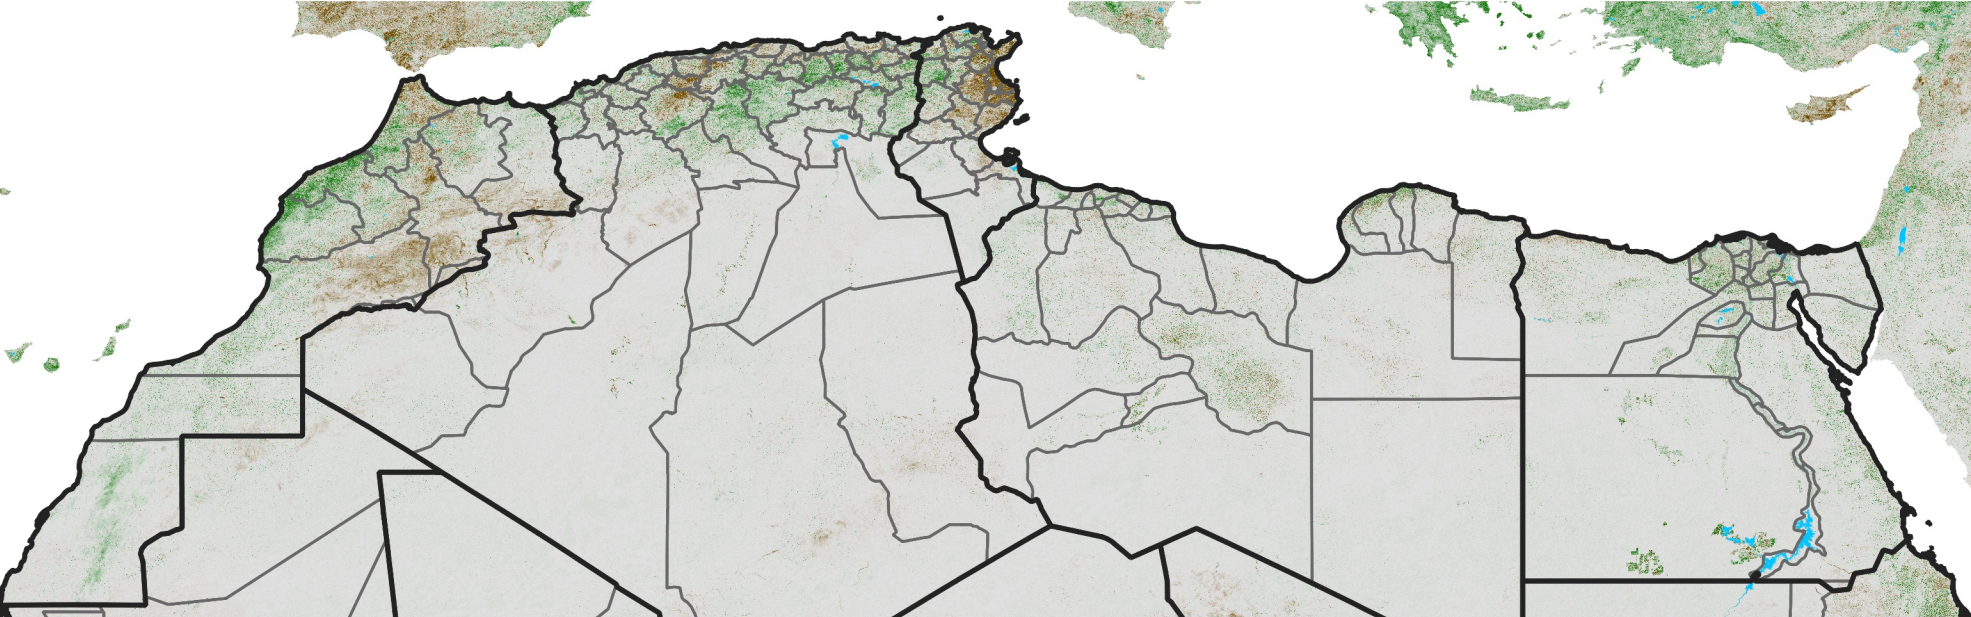

North Africa NDVI Difference

2025 minus 2024

Period 68 / Dec 01 - 10, 2025

NDVI Difference

< -0.3 -0.2 -0.1 -0.05 0.05 0.1 0.2 >0.3

Negative

No Difference

Positive