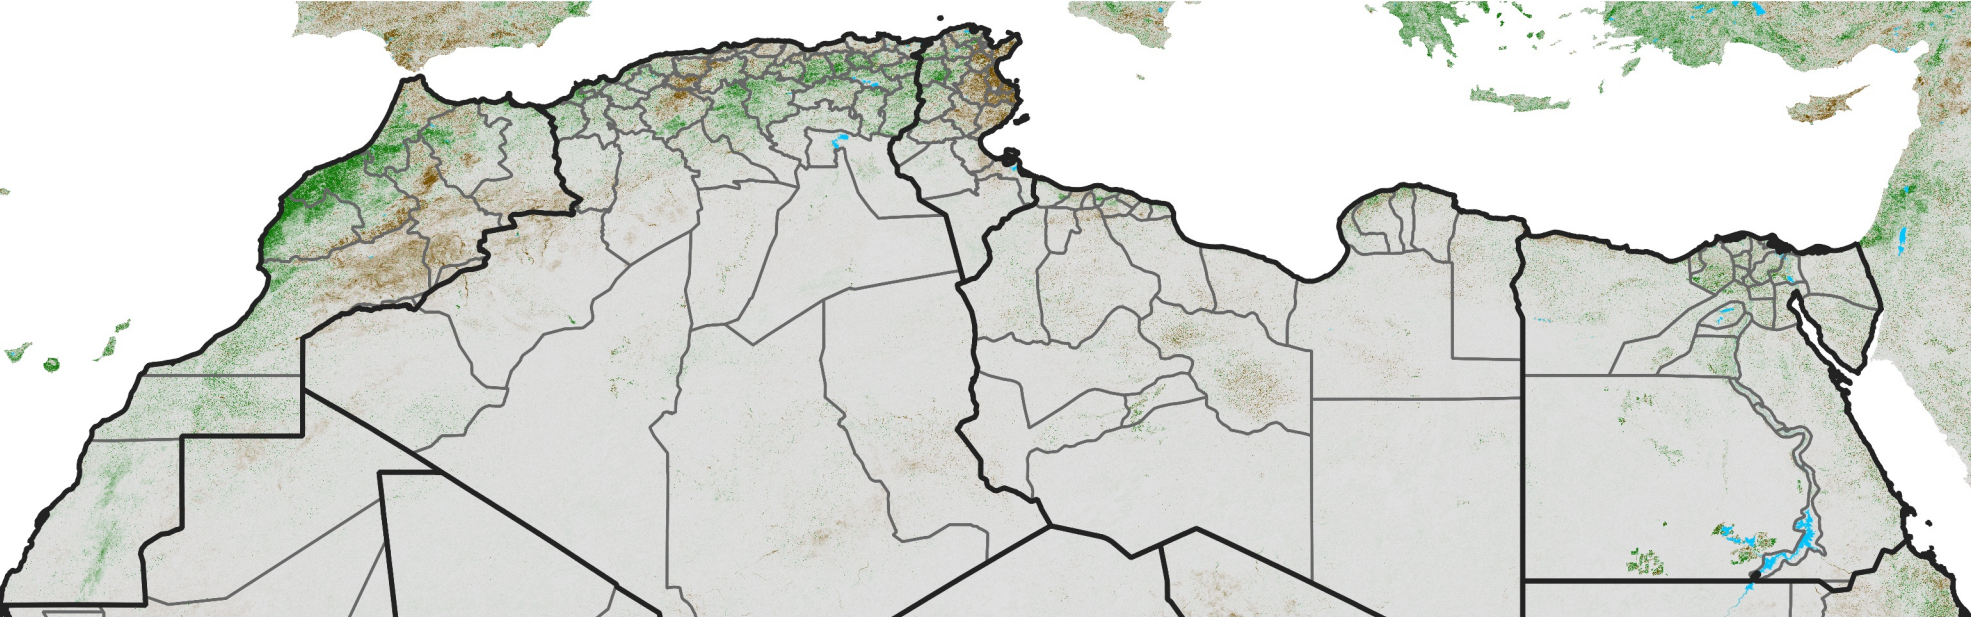

North Africa NDVI Difference

2025 minus 2024

Period 71 / Dec 16 - 25, 2025

NDVI Difference

< -0.3 -0.2 -0.1 -0.05 0.05 0.1 0.2 >0.3

Negative

No Difference

Positive