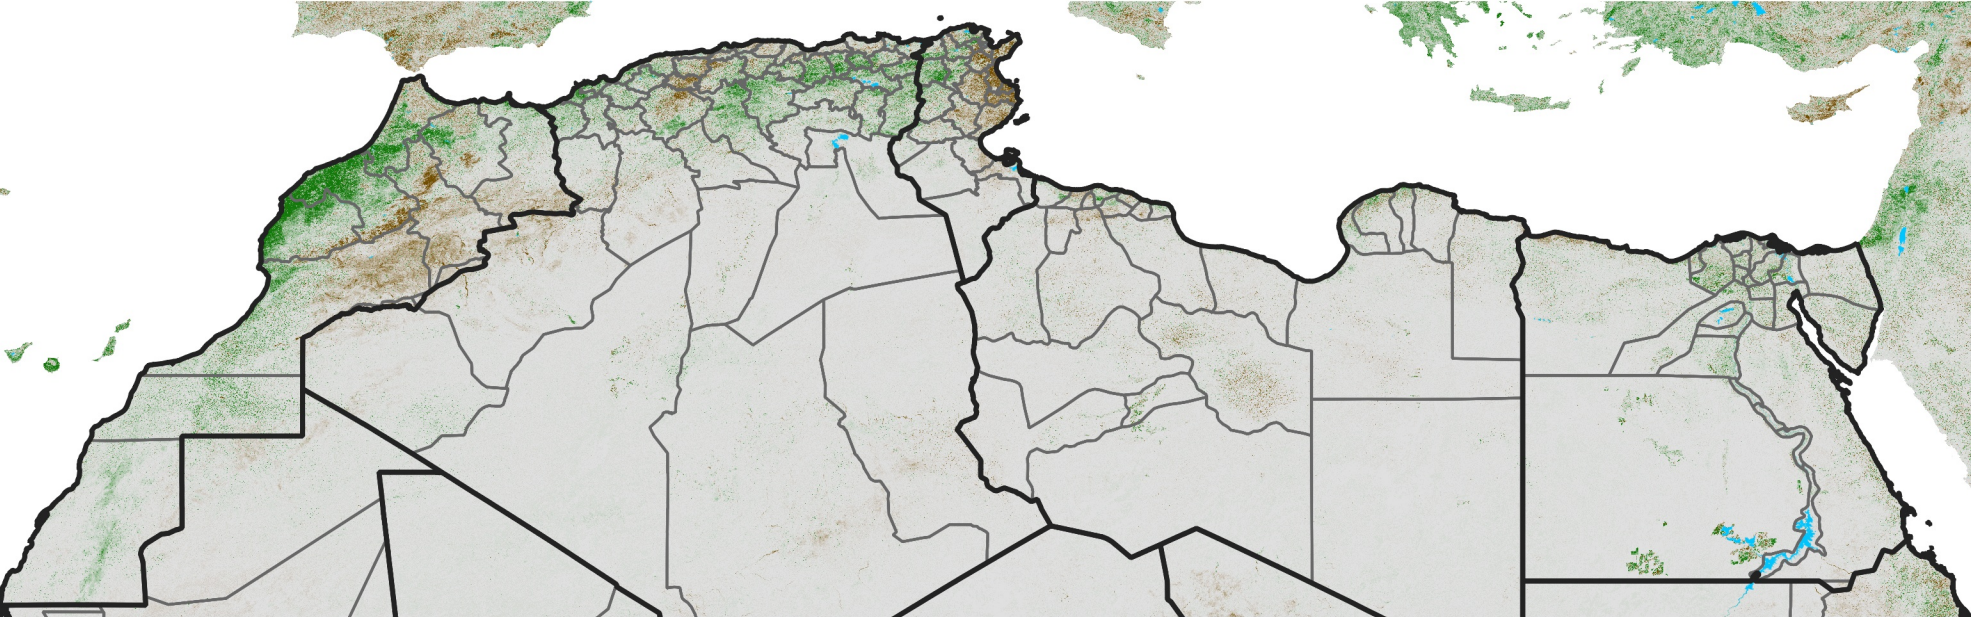

# North Africa NDVI Difference

2025 minus 2024

Period 72 / Dec 21 - 31, 2025

## NDVI Difference

< -0.3   -0.2   -0.1   -0.05   0.05   0.1   0.2   >0.3

Negative

No Difference

Positive