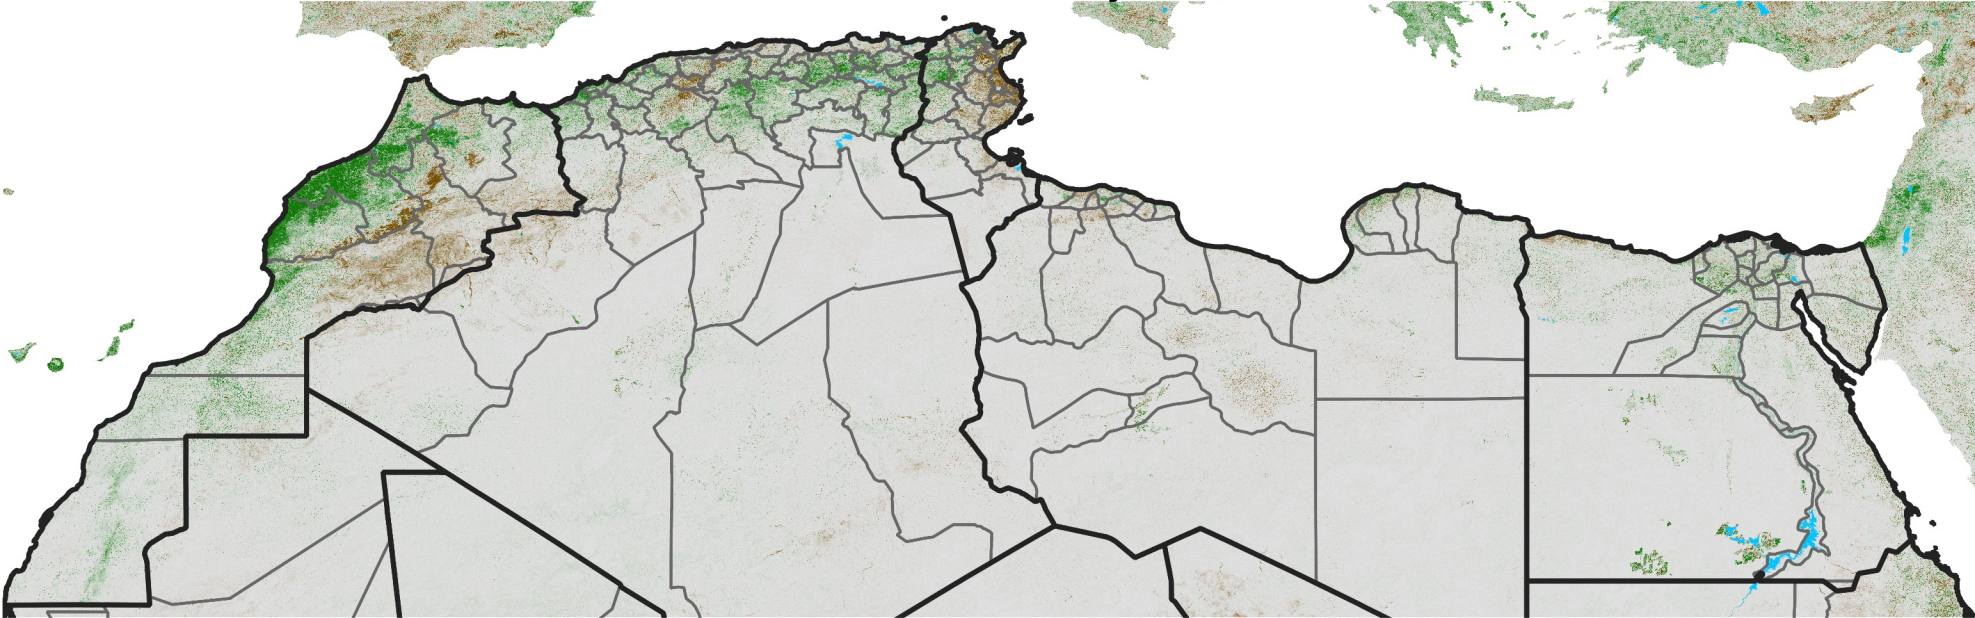

North Africa NDVI Difference

2026 minus 2025

Period 01 / Dec 26, 2025 - Jan 05, 2026

NDVI Difference

<math>< -0.3</math> -0.2 -0.1 -0.05 0.05 0.1 0.2 > 0.3

Negative

No Difference

Positive