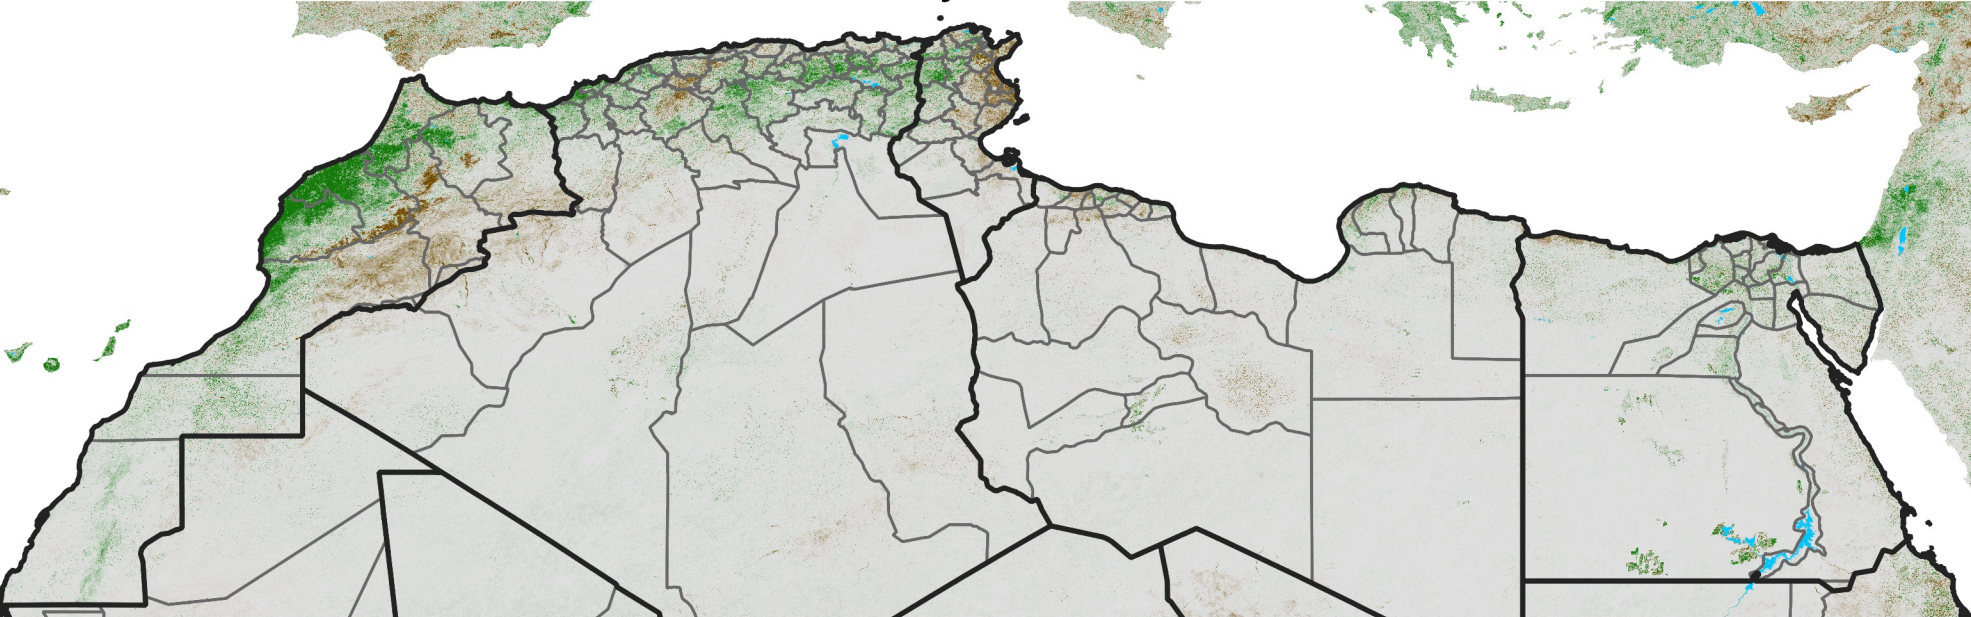

North Africa NDVI Difference

2026 minus 2025

Period 02 / Jan 01 - 10, 2026

NDVI Difference

< -0.3 -0.2 -0.1 -0.05 0.05 0.1 0.2 >0.3

Negative

No Difference

Positive