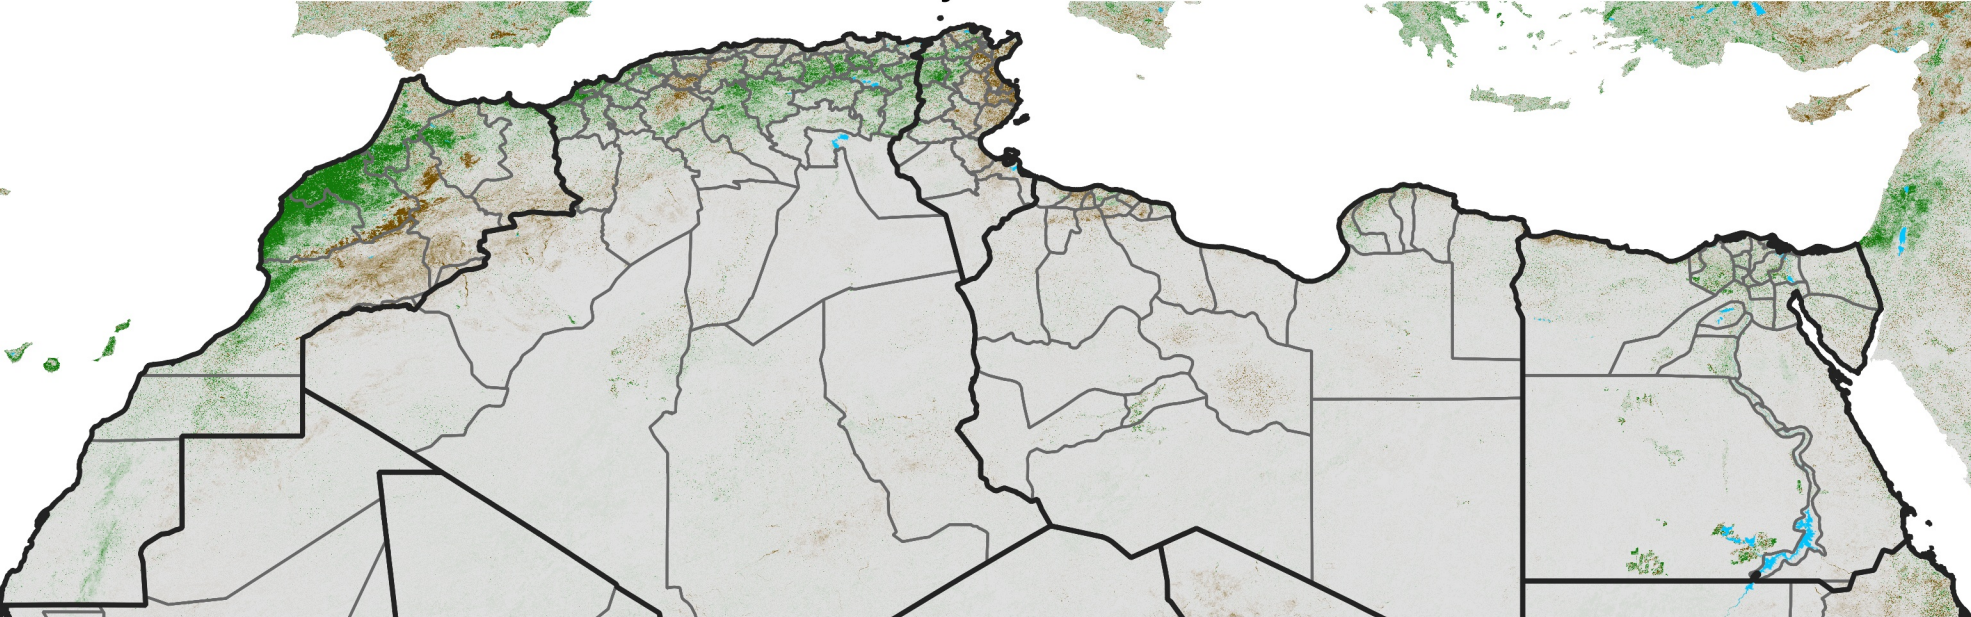

# North Africa NDVI Difference

2026 minus 2025

Period 03 / Jan 06 - 15, 2026

## NDVI Difference

< -0.3   -0.2   -0.1   -0.05   0.05   0.1   0.2   >0.3

Negative

No Difference

Positive