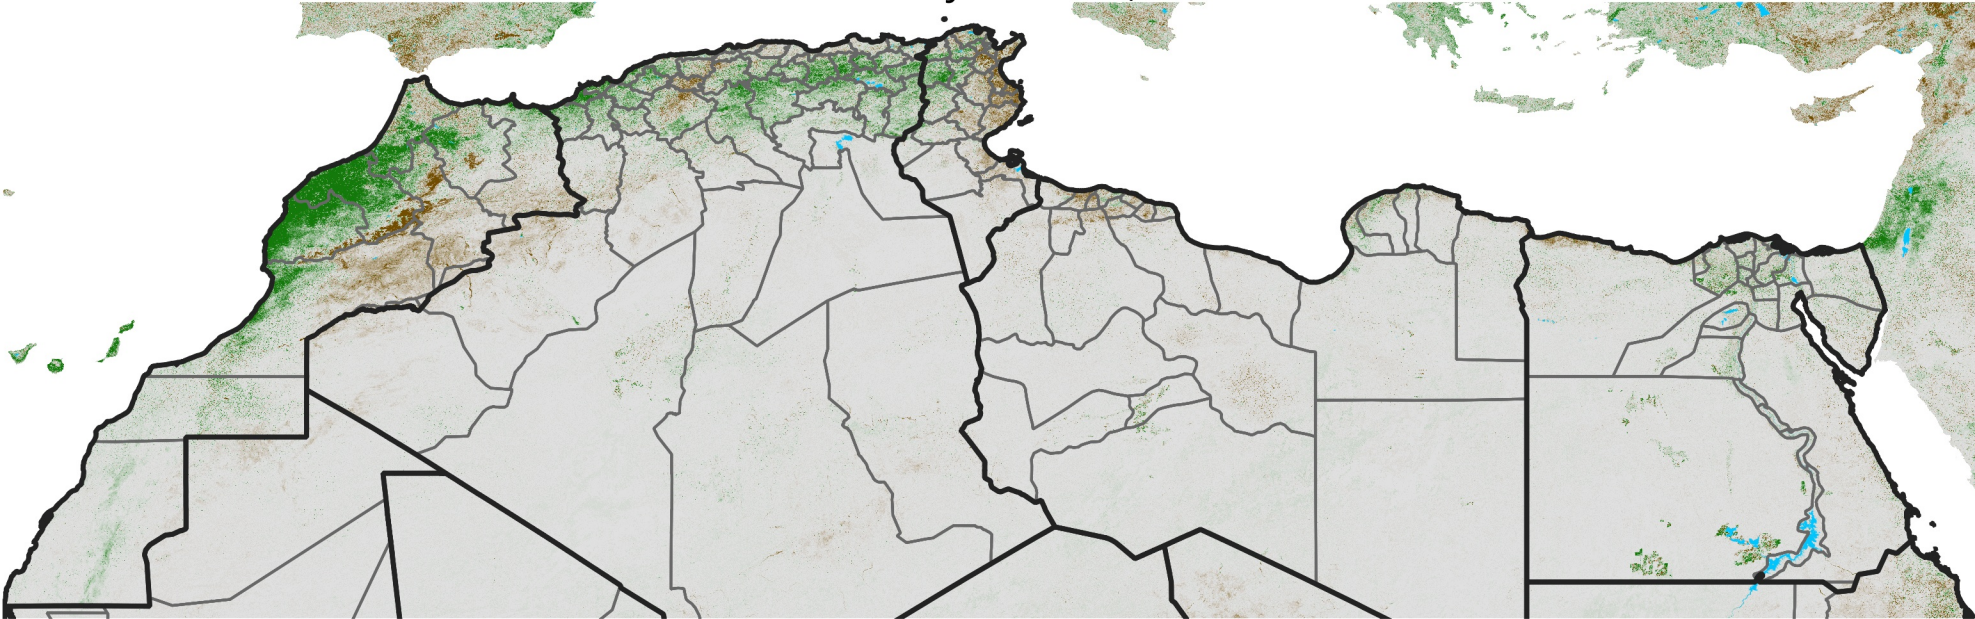

# North Africa NDVI Difference

2026 minus 2025

Period 04 / Jan 11 - 20, 2026

## NDVI Difference

< -0.3   -0.2   -0.1   -0.05   0.05   0.1   0.2   >0.3

Negative

No Difference

Positive