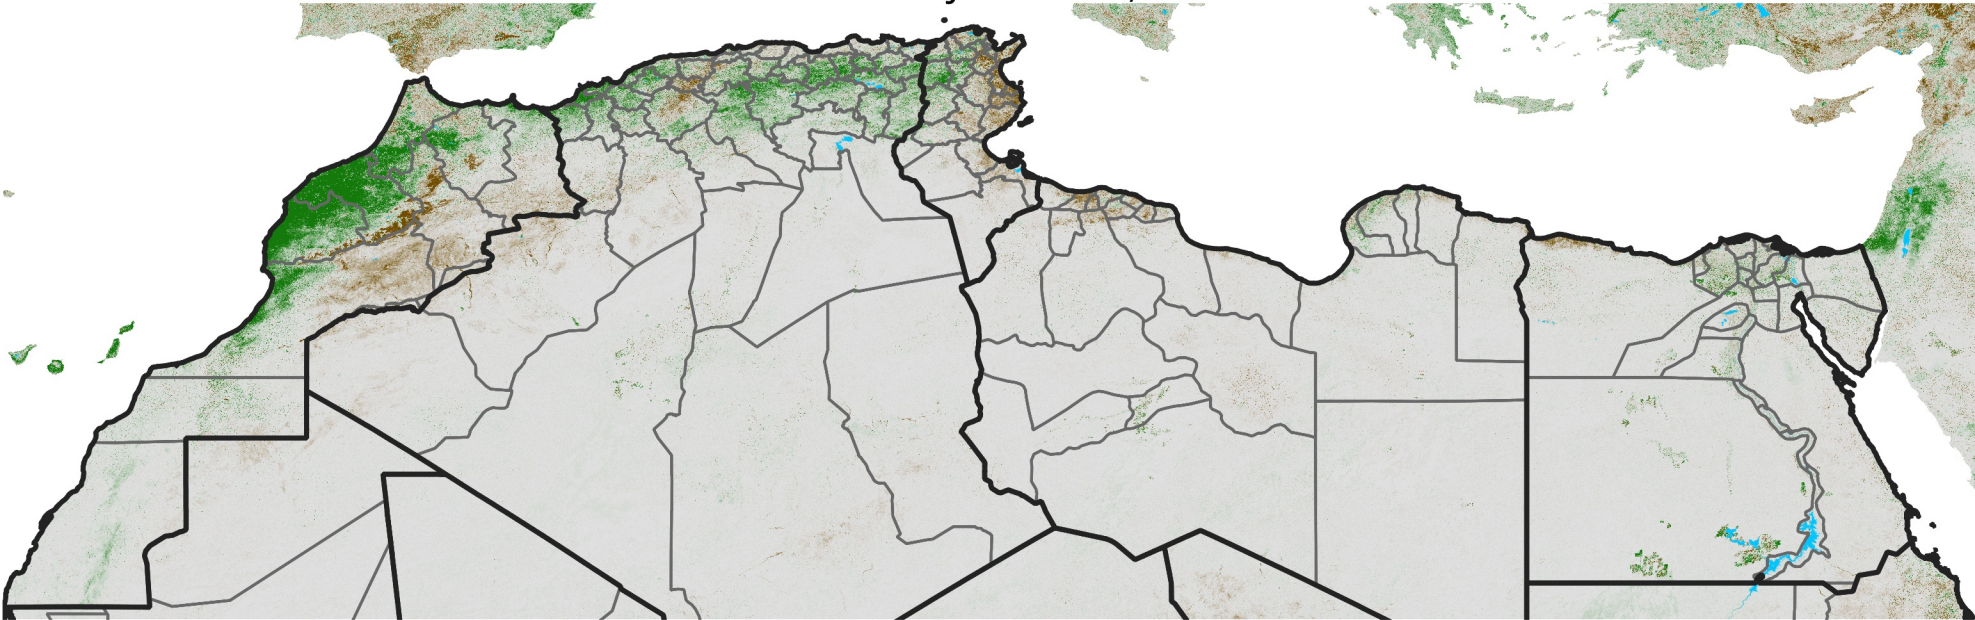

# North Africa NDVI Difference

2026 minus 2025

Period 05 / Jan 16 - 25, 2026

## NDVI Difference

< -0.3   -0.2   -0.1   -0.05   0.05   0.1   0.2   >0.3

Negative

No Difference

Positive