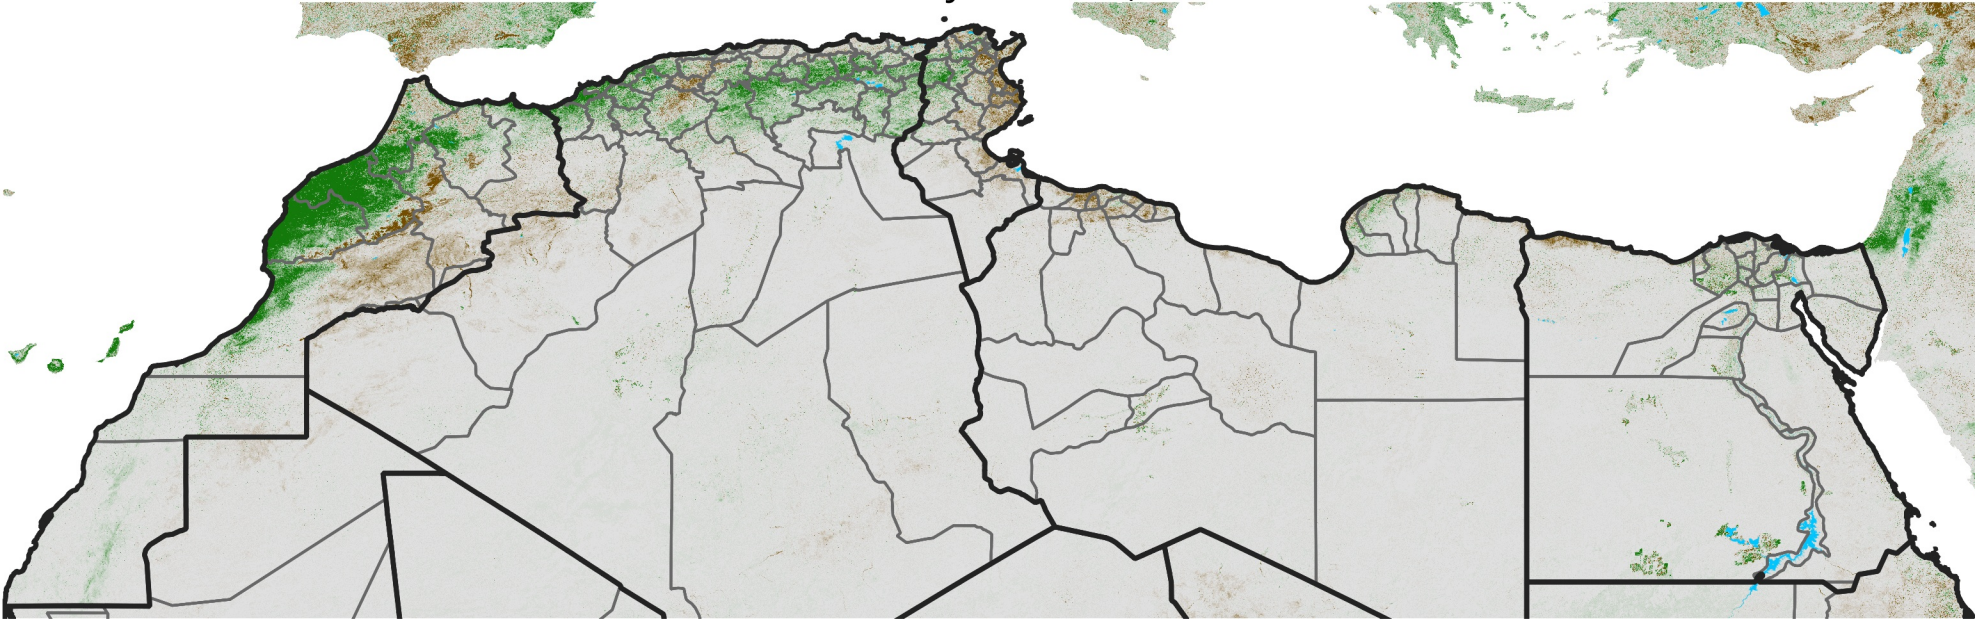

North Africa NDVI Difference

2026 minus 2025

Period 06 / Jan 21 - 31, 2026

NDVI Difference

< -0.3 -0.2 -0.1 -0.05 0.05 0.1 0.2 >0.3

Negative

No Difference

Positive