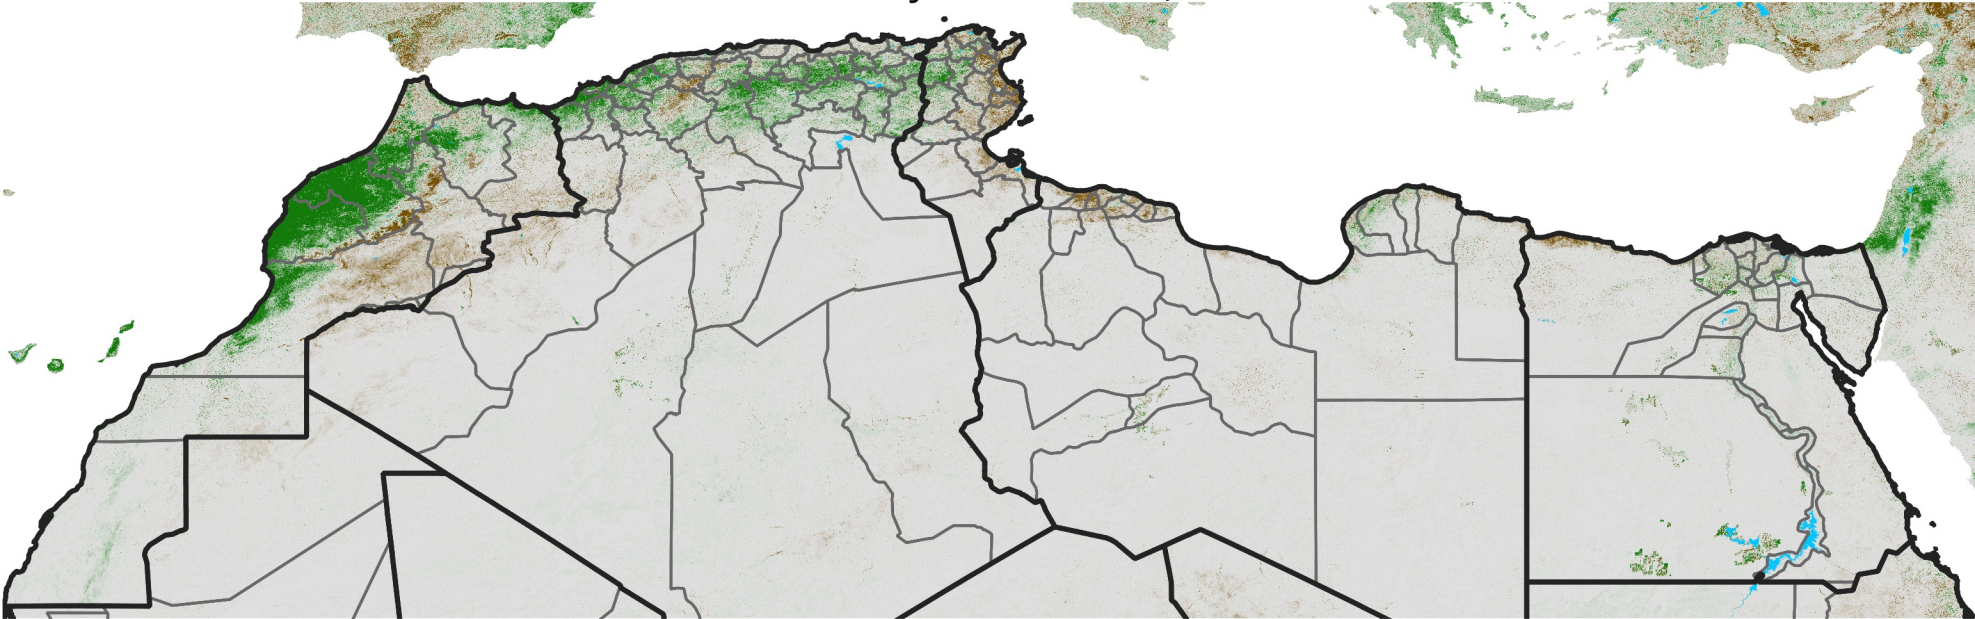

# North Africa NDVI Difference

2026 minus 2025

Period 07 / Jan 26 - Feb 05, 2026

## NDVI Difference

< -0.3   -0.2   -0.1   -0.05   0.05   0.1   0.2   >0.3

Negative

No Difference

Positive