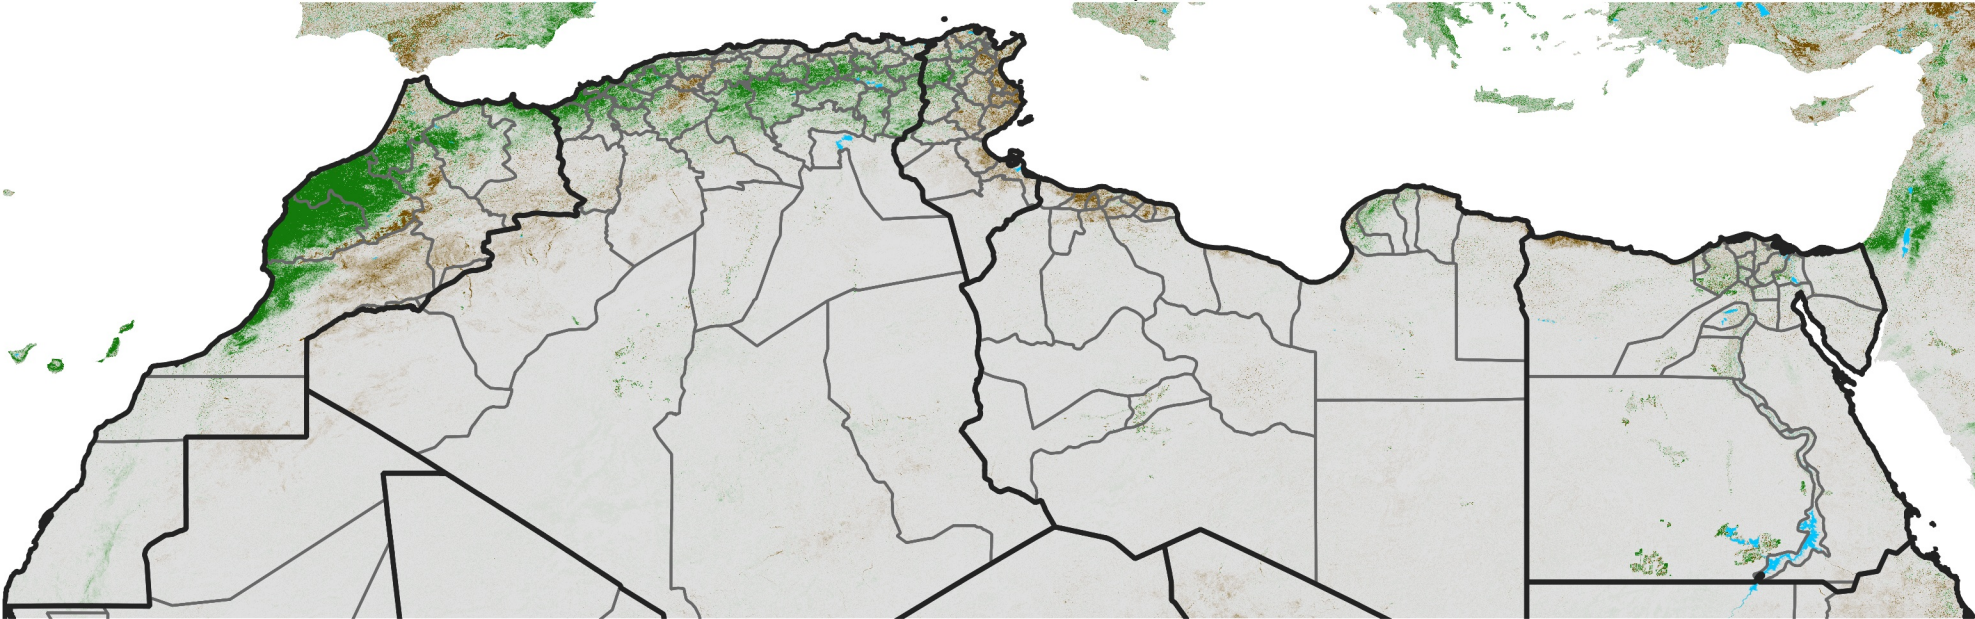

# North Africa NDVI Difference

2026 minus 2025

Period 08 / Feb 01 - 10, 2026

## NDVI Difference

< -0.3   -0.2   -0.1   -0.05   0.05   0.1   0.2   >0.3

Negative

No Difference

Positive