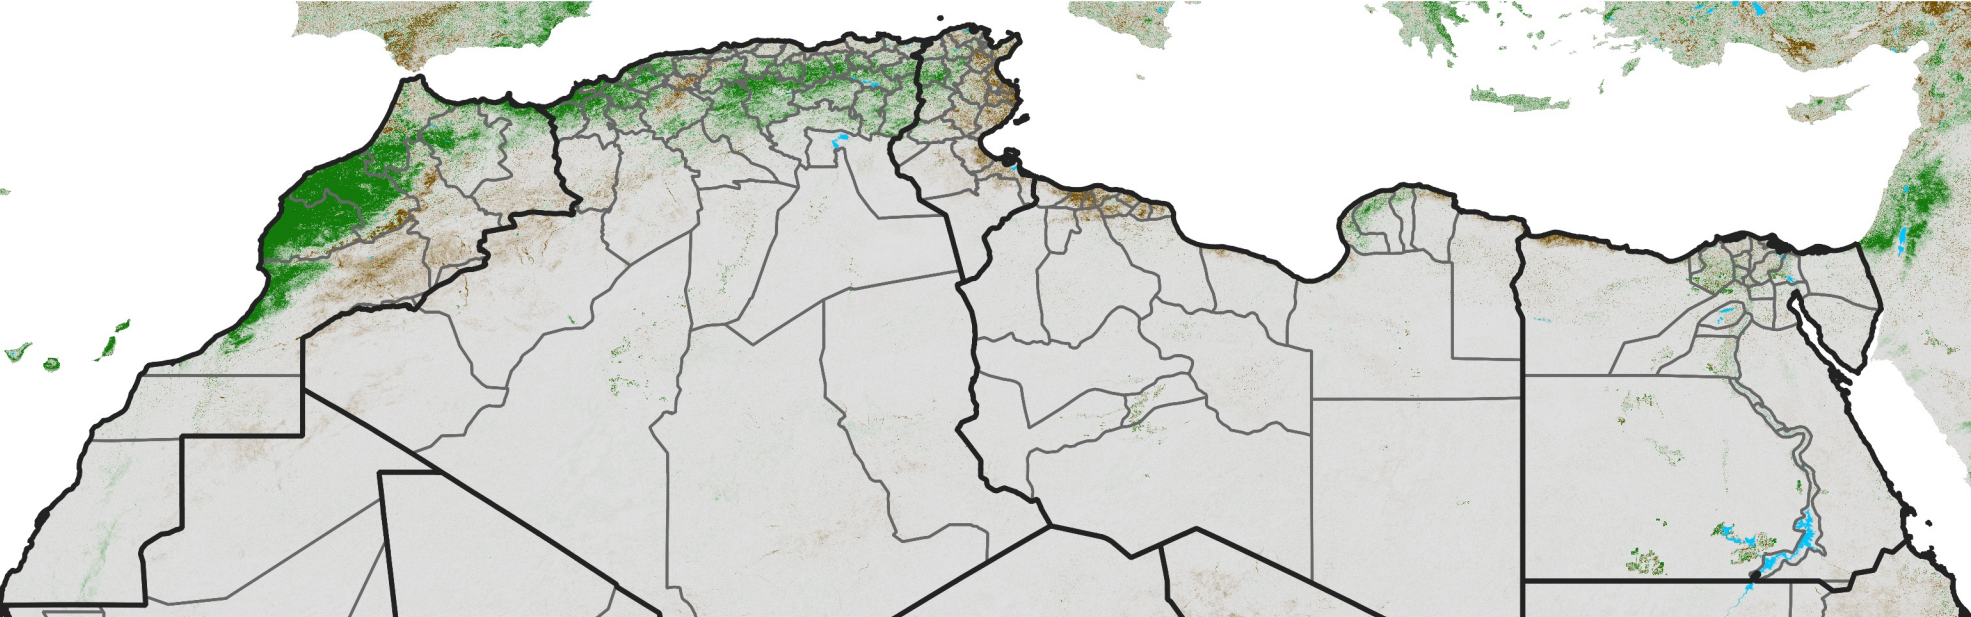

North Africa NDVI Difference

2026 minus 2025

Period 09 / Feb 06 - 15, 2026

NDVI Difference

< -0.3 -0.2 -0.1 -0.05 0.05 0.1 0.2 >0.3

Negative

No Difference

Positive