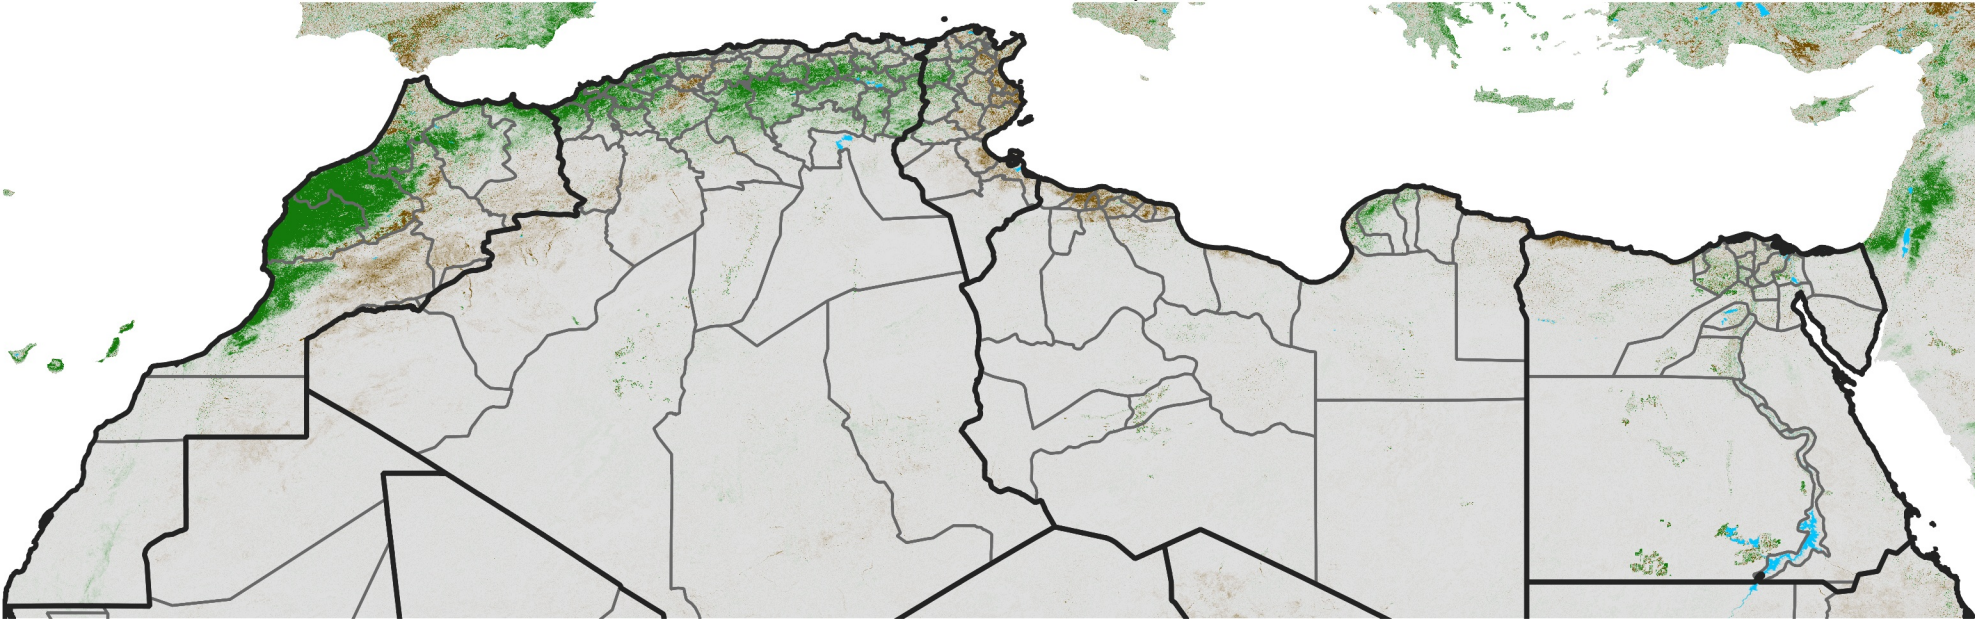

North Africa NDVI Difference

2026 minus 2025

Period 10 / Feb 11 - 20, 2026

NDVI Difference

< -0.3 -0.2 -0.1 -0.05 0.05 0.1 0.2 >0.3

Negative

No Difference

Positive