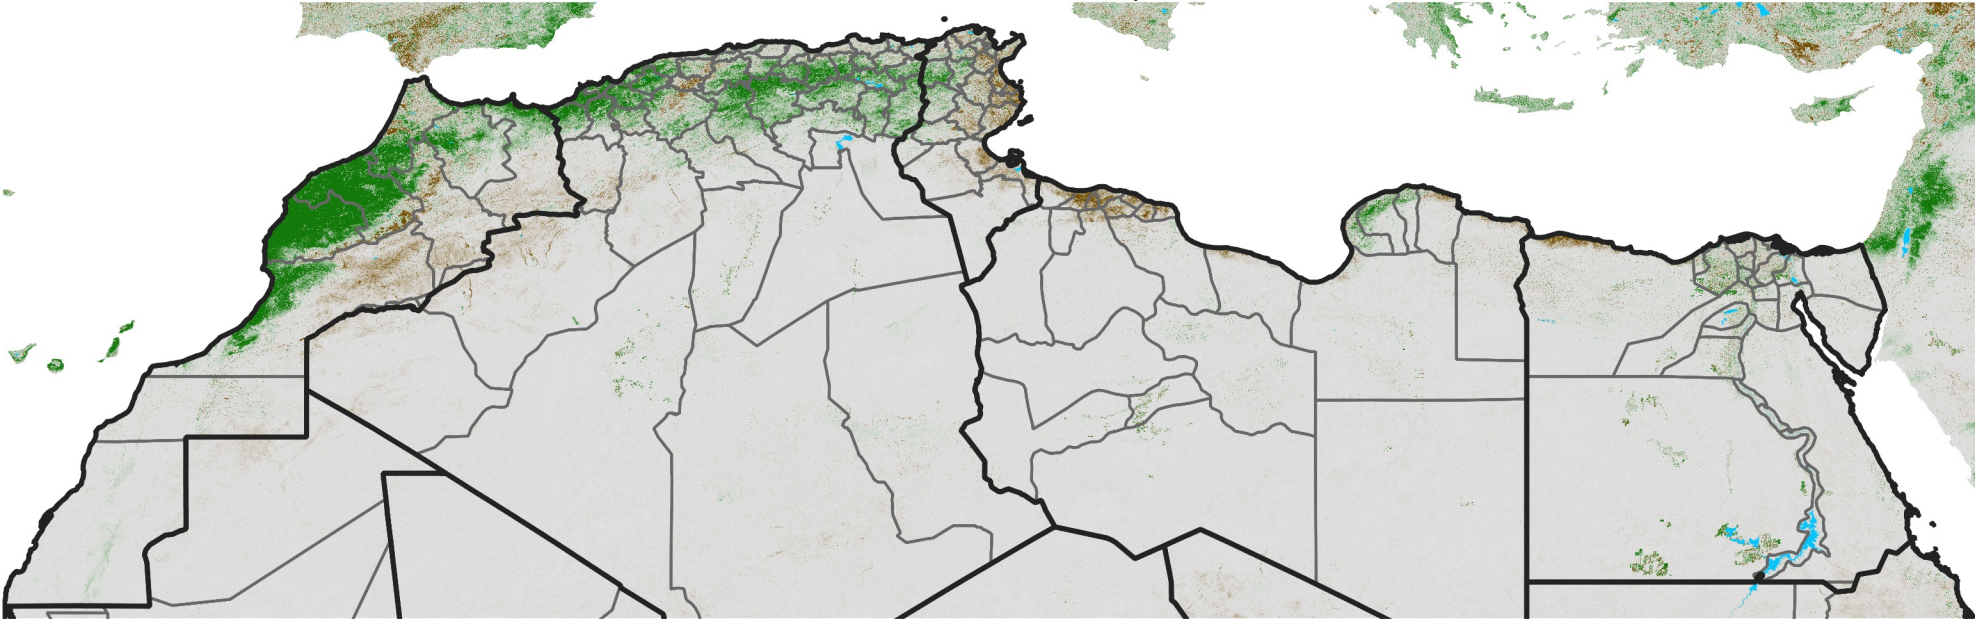

# North Africa NDVI Difference

2026 minus 2025

Period 11 / Feb 16 - 25, 2026

## NDVI Difference

< -0.3   -0.2   -0.1   -0.05   0.05   0.1   0.2   >0.3

Negative

No Difference

Positive