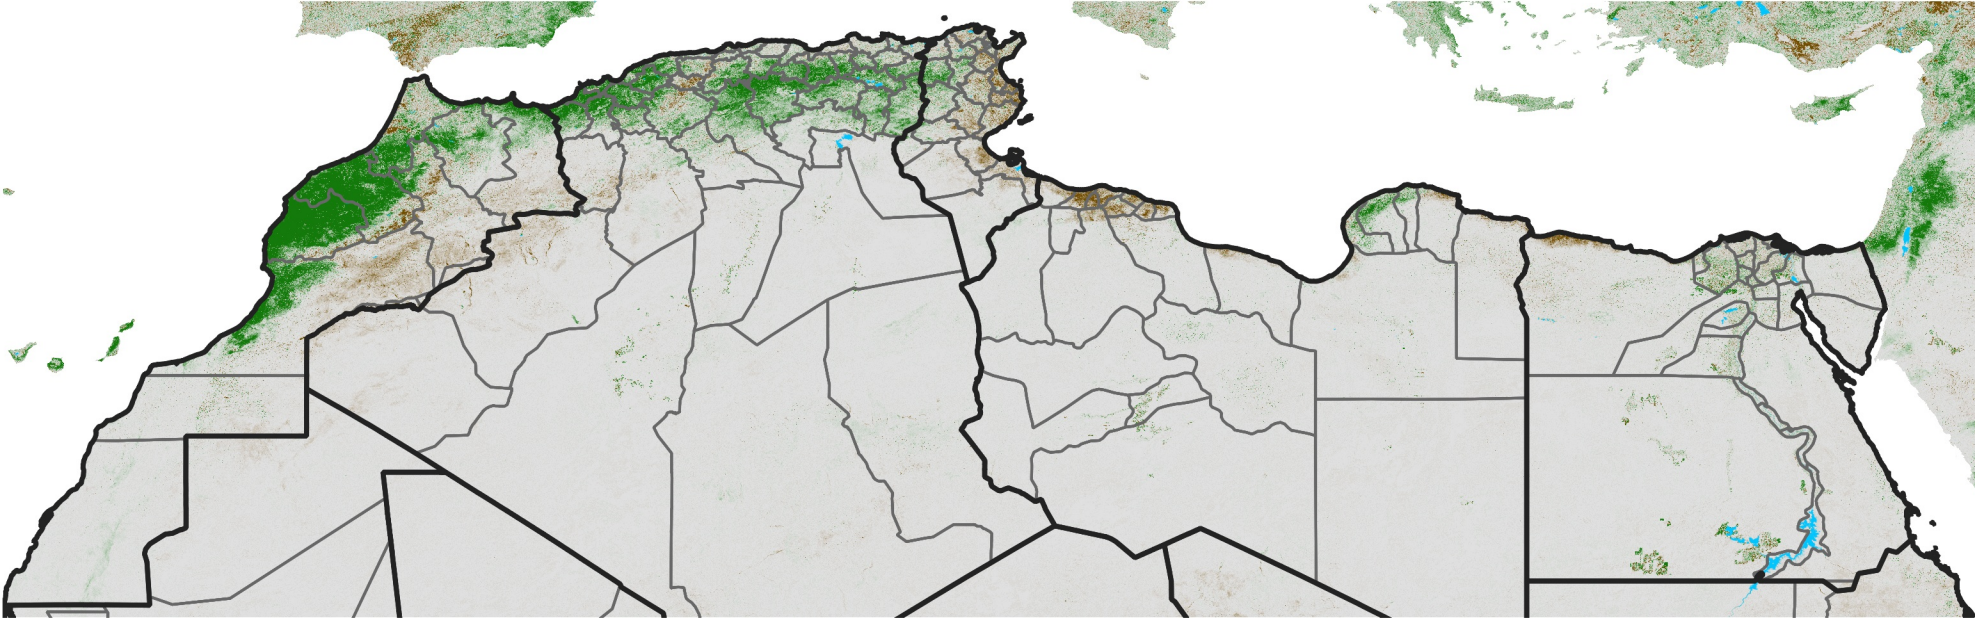

North Africa NDVI Difference

2026 minus 2025

Period 12 / Feb 21 - 28, 2026

NDVI Difference

< -0.3 -0.2 -0.1 -0.05 0.05 0.1 0.2 >0.3

Negative

No Difference

Positive