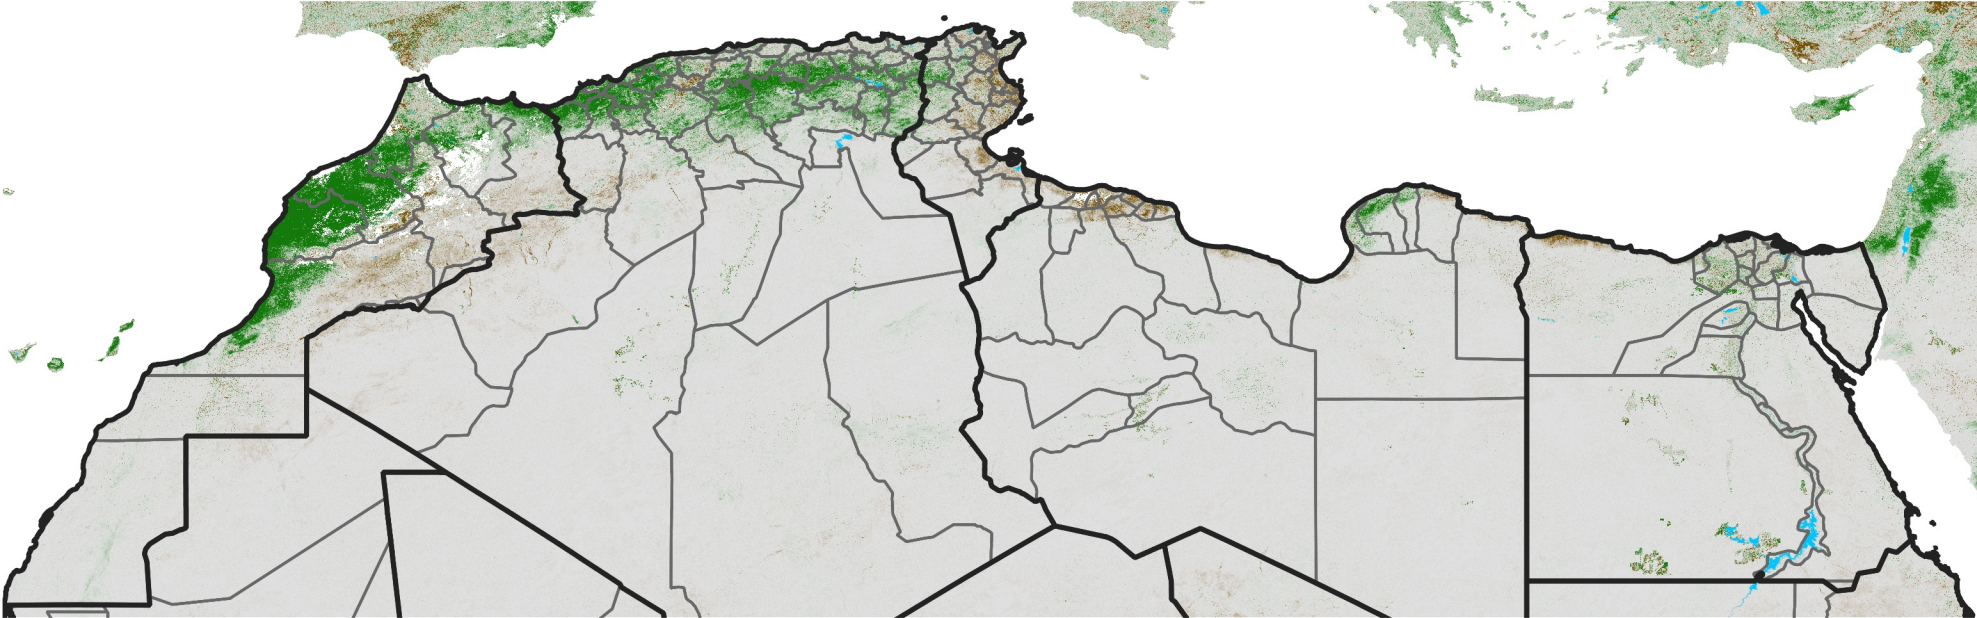

North Africa NDVI Difference

2026 minus 2025

Period 13 / Feb 26 - Mar 05, 2026

NDVI Difference

< -0.3 -0.2 -0.1 -0.05 0.05 0.1 0.2 >0.3

Negative

No Difference

Positive