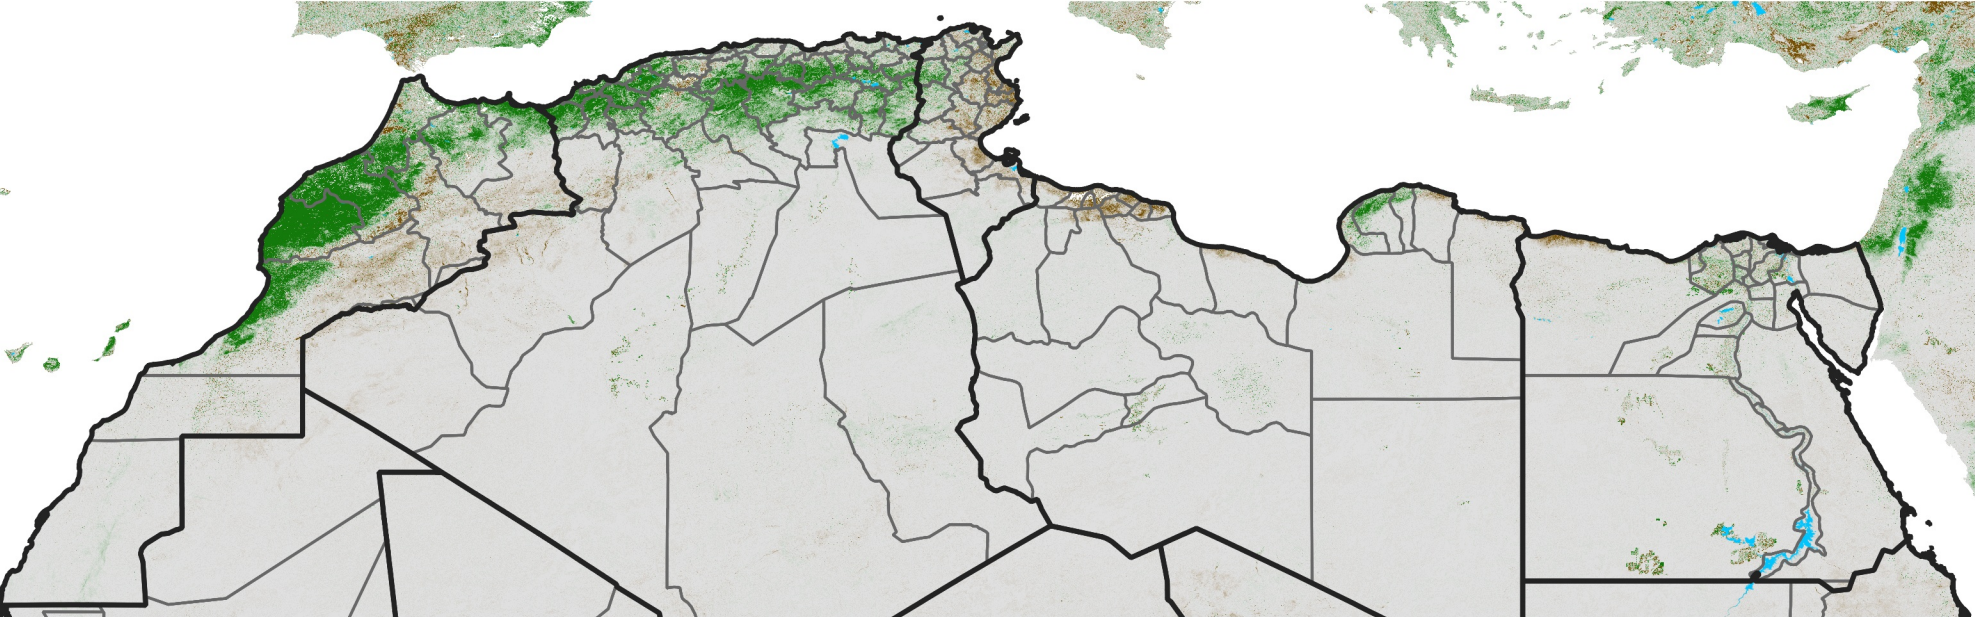

North Africa NDVI Difference

2026 minus 2025

Period 14 / Mar 01 - 10, 2026

NDVI Difference

< -0.3 -0.2 -0.1 -0.05 0.05 0.1 0.2 >0.3

Negative

No Difference

Positive