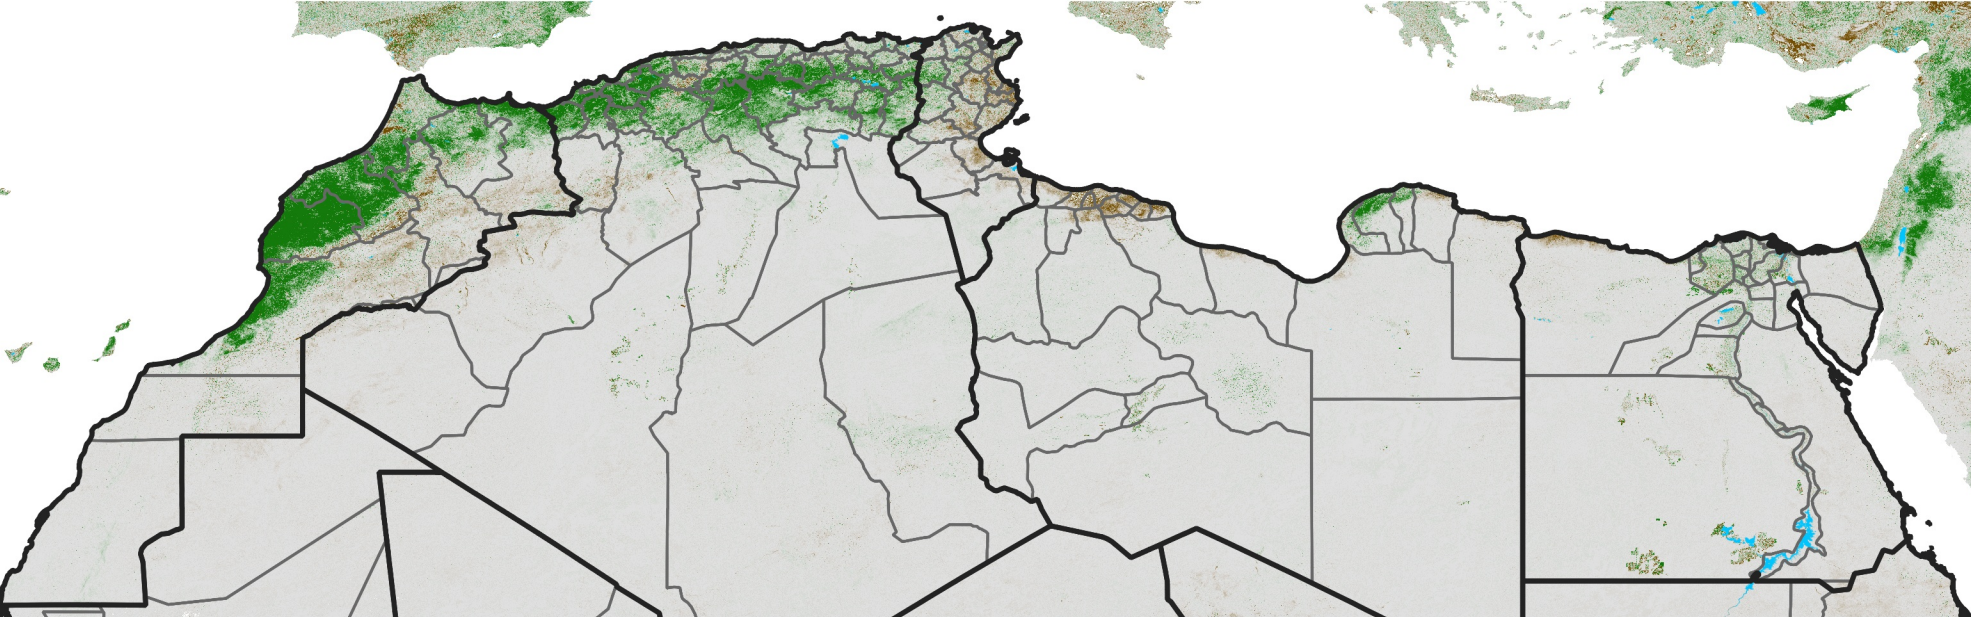

# North Africa NDVI Difference

2026 minus 2025

Period 16 / Mar 11 - 20, 2026

## NDVI Difference

< -0.3   -0.2   -0.1   -0.05   0.05   0.1   0.2   >0.3

Negative

No Difference

Positive