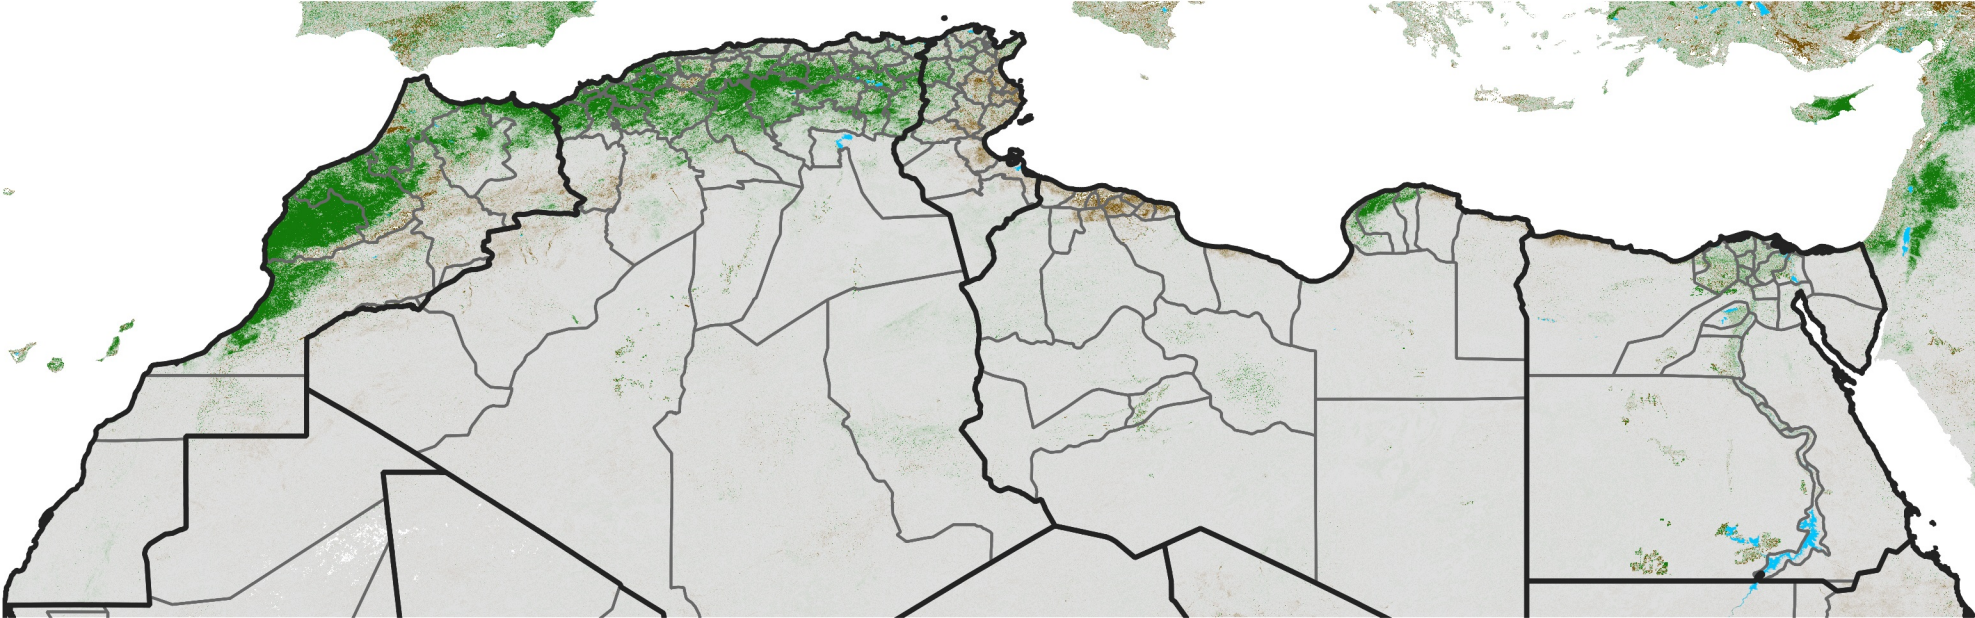

North Africa NDVI Difference

2026 minus 2025

Period 17 / Mar 16 - 25, 2026

NDVI Difference

< -0.3 -0.2 -0.1 -0.05 0.05 0.1 0.2 >0.3

Negative

No Difference

Positive