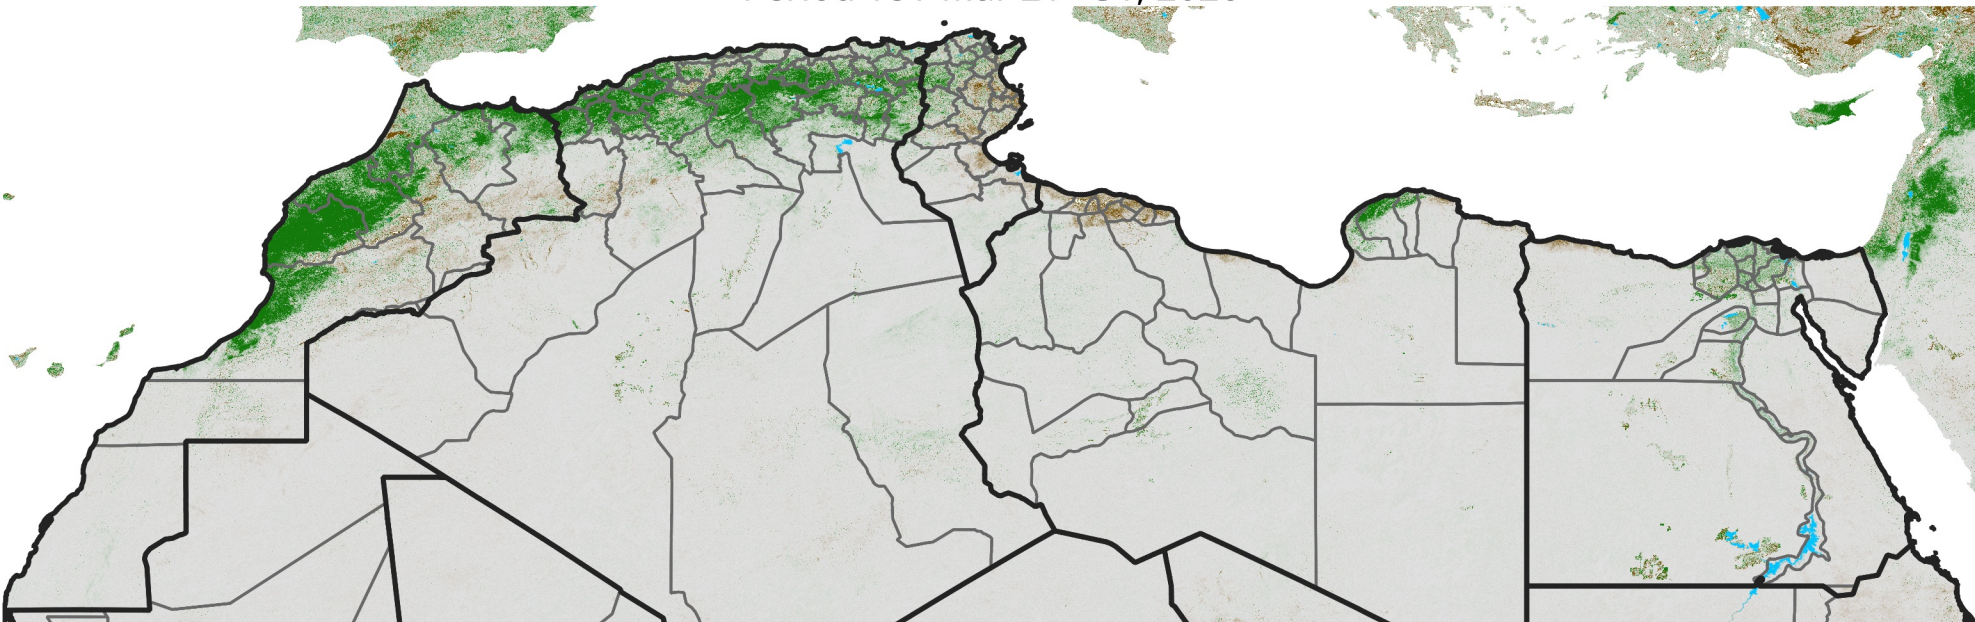

North Africa NDVI Difference

2026 minus 2025

Period 18 / Mar 21 - 31, 2026

NDVI Difference

< -0.3 -0.2 -0.1 -0.05 0.05 0.1 0.2 >0.3

Negative

No Difference

Positive