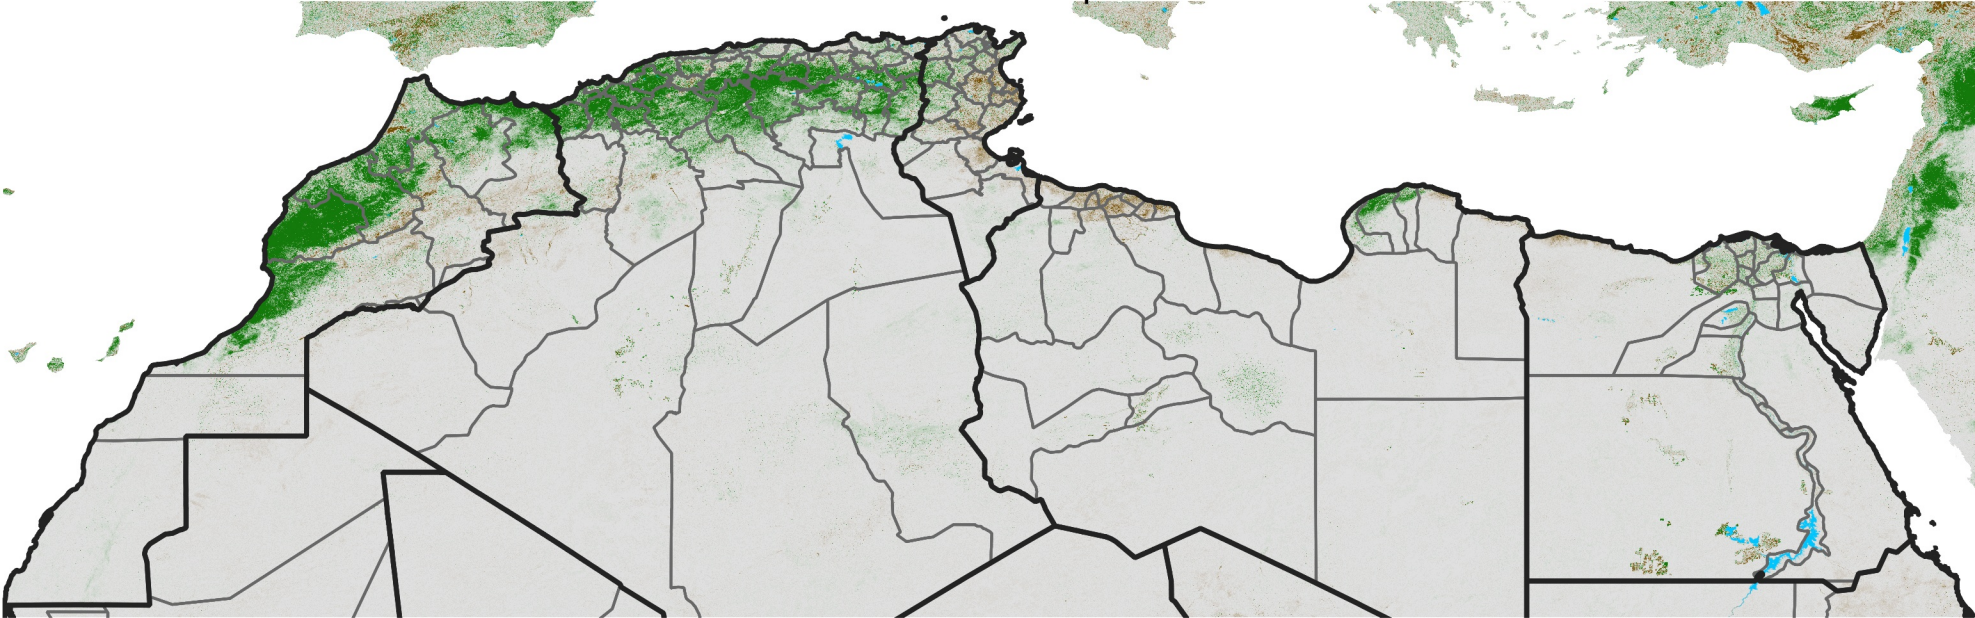

North Africa NDVI Difference

2026 minus 2025

Period 19 / Mar 26 - Apr 05, 2026

NDVI Difference

< -0.3 -0.2 -0.1 -0.05 0.05 0.1 0.2 >0.3

Negative

No Difference

Positive