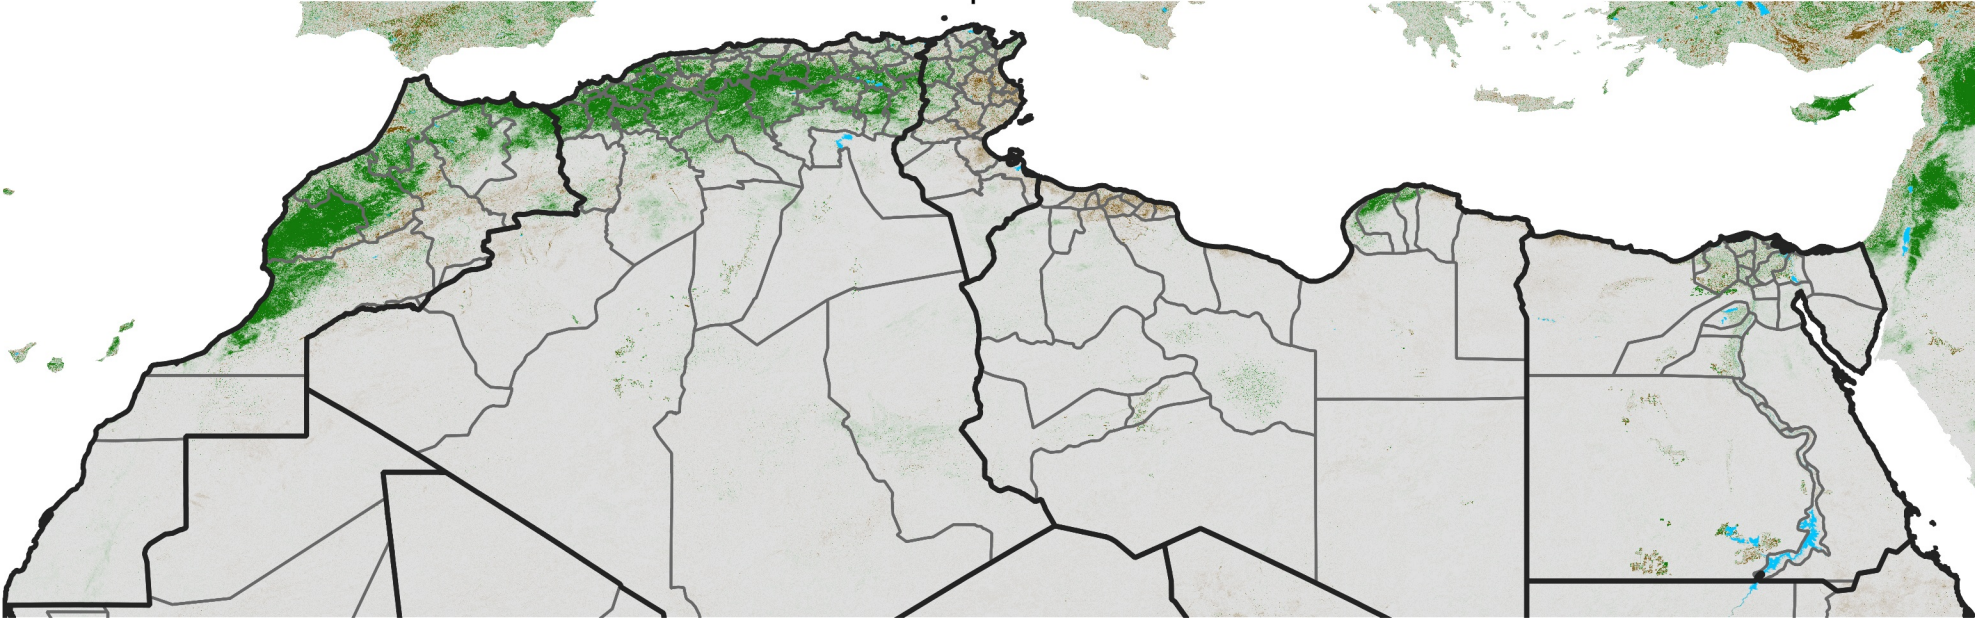

North Africa NDVI Difference

2026 minus 2025

Period 20 / Apr 01 - 10, 2026

NDVI Difference

< -0.3 -0.2 -0.1 -0.05 0.05 0.1 0.2 >0.3

Negative

No Difference

Positive