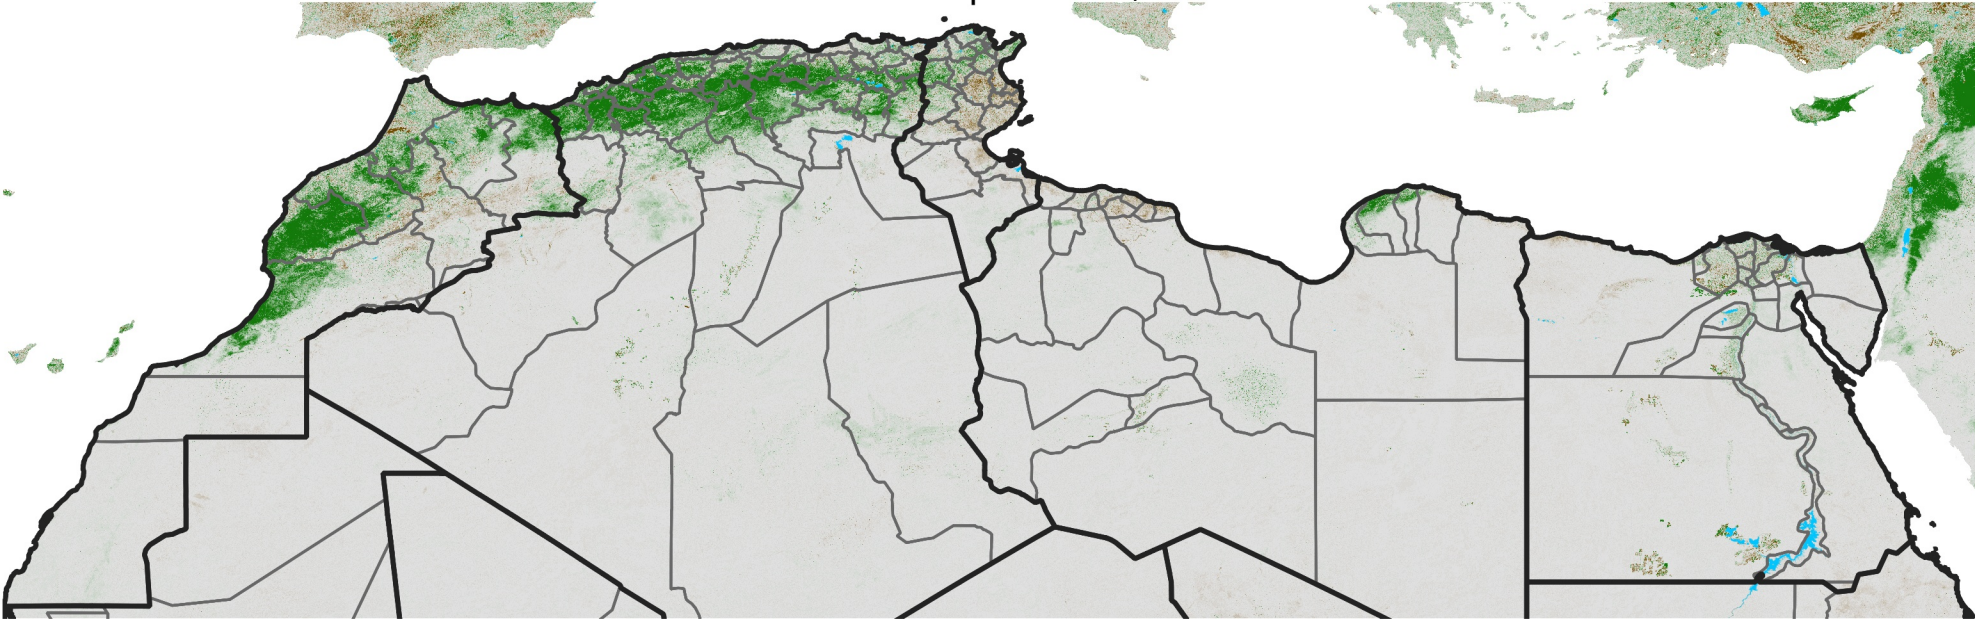

# North Africa NDVI Difference

2026 minus 2025

Period 22 / Apr 11 - 20, 2026

## NDVI Difference

< -0.3   -0.2   -0.1   -0.05   0.05   0.1   0.2   >0.3

Negative

No Difference

Positive