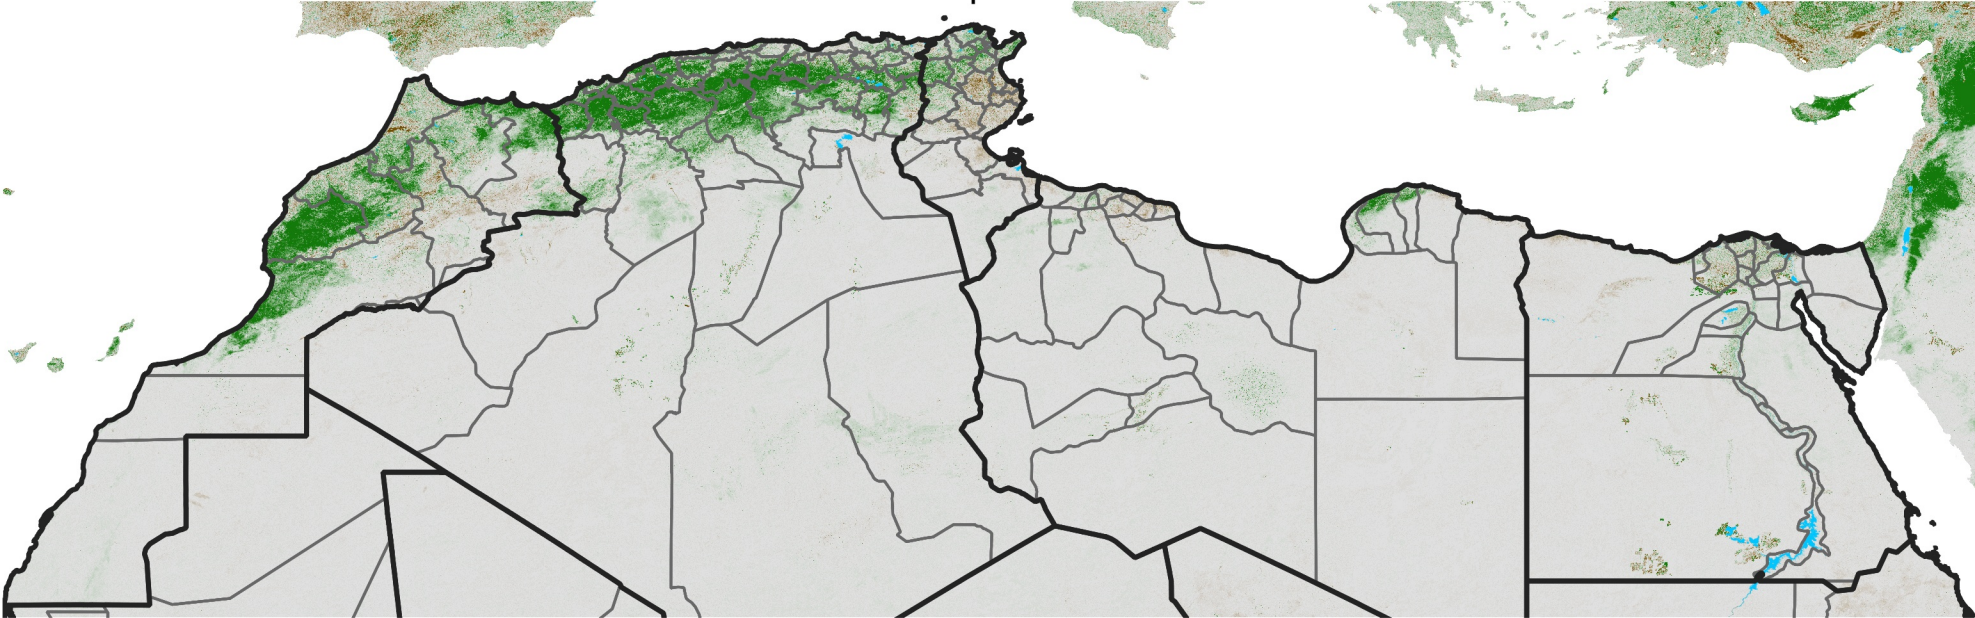

# North Africa NDVI Difference

2026 minus 2025

Period 23 / Apr 16 - 25, 2026

## NDVI Difference

< -0.3   -0.2   -0.1   -0.05   0.05   0.1   0.2   >0.3

Negative

No Difference

Positive