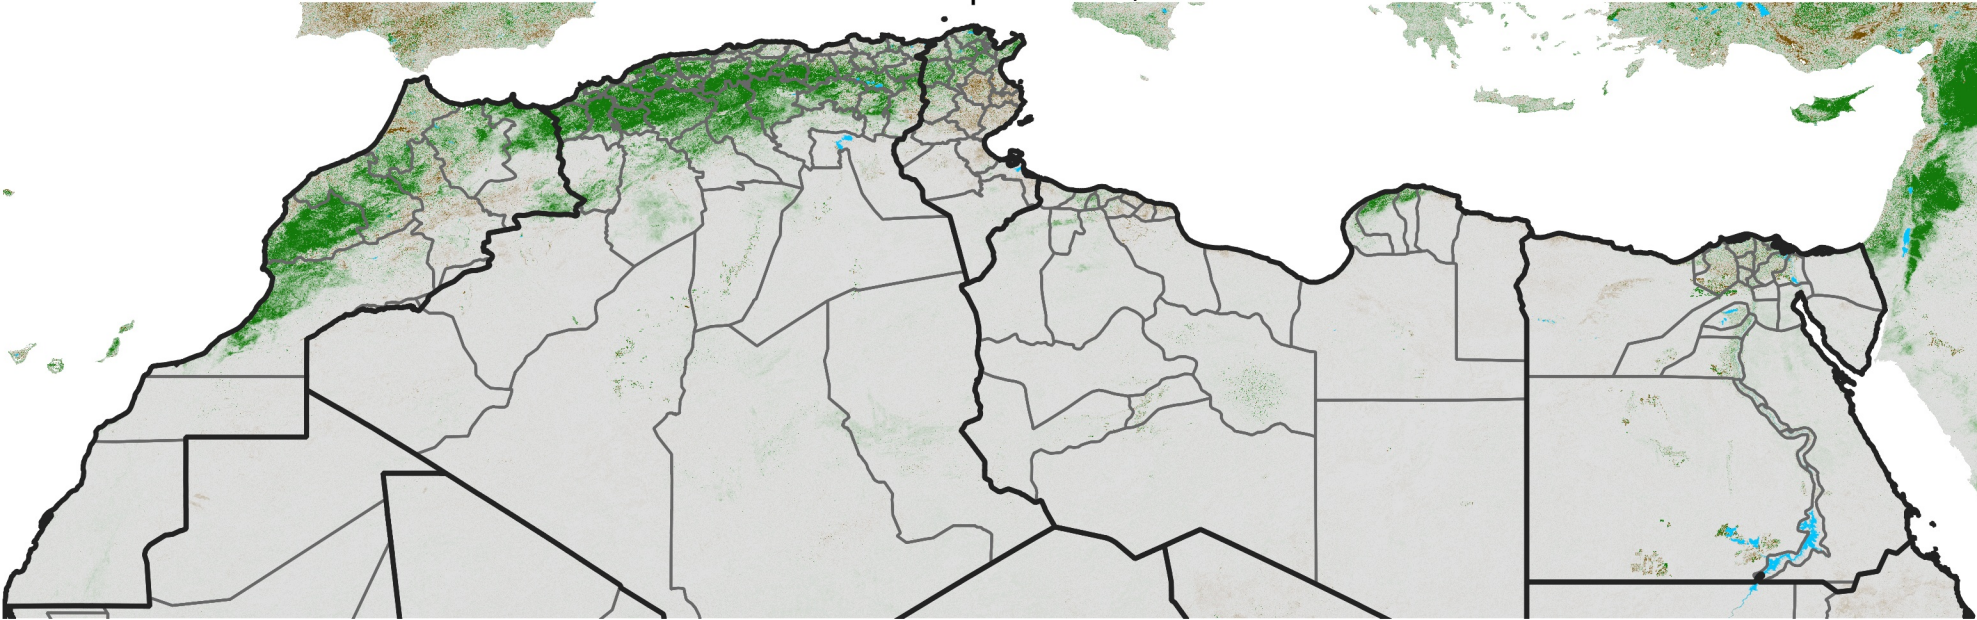

North Africa NDVI Difference

2026 minus 2025

Period 24 / Apr 21 - 30, 2026

NDVI Difference

< -0.3 -0.2 -0.1 -0.05 0.05 0.1 0.2 >0.3

Negative

No Difference

Positive