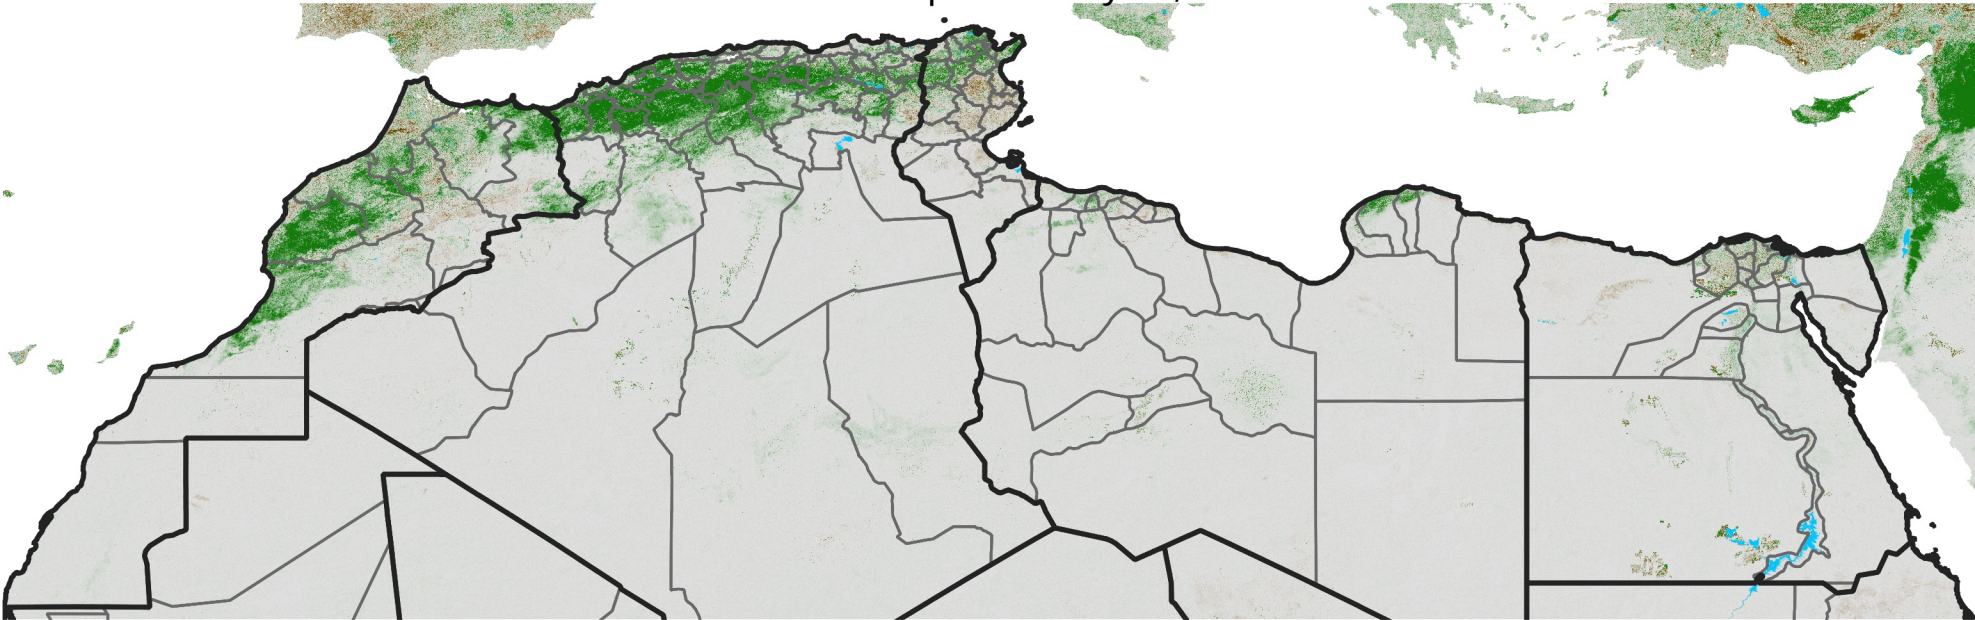

# North Africa NDVI Difference

2026 minus 2025

Period 25 / Apr 26 - May 05, 2026

## NDVI Difference

< -0.3   -0.2   -0.1   -0.05   0.05   0.1   0.2   >0.3

Negative

No Difference

Positive