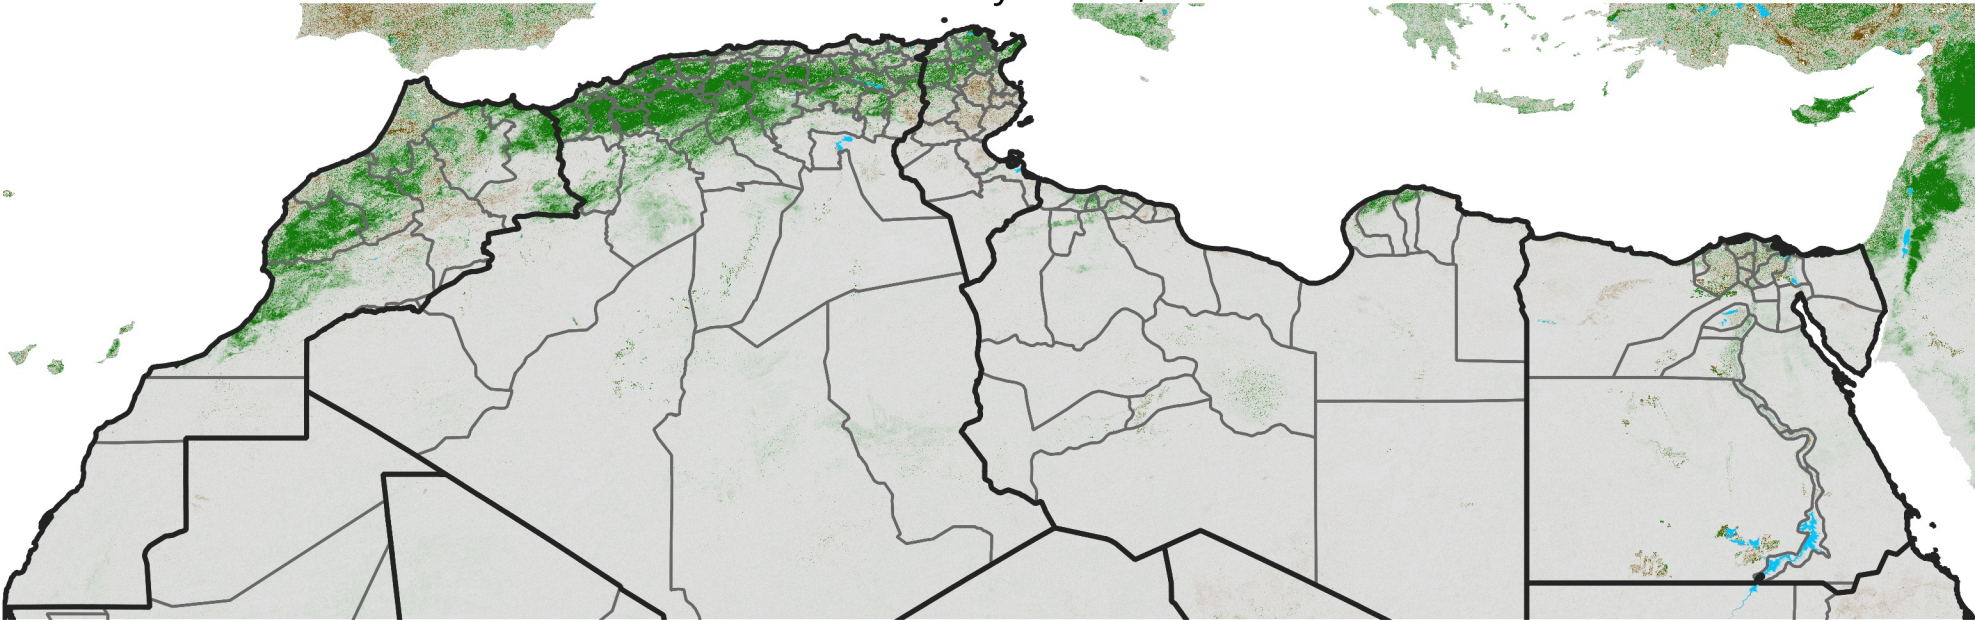

# North Africa NDVI Difference

2026 minus 2025

Period 26 / May 01 - 10, 2026

## NDVI Difference

< -0.3   -0.2   -0.1   -0.05   0.05   0.1   0.2   >0.3

Negative

No Difference

Positive