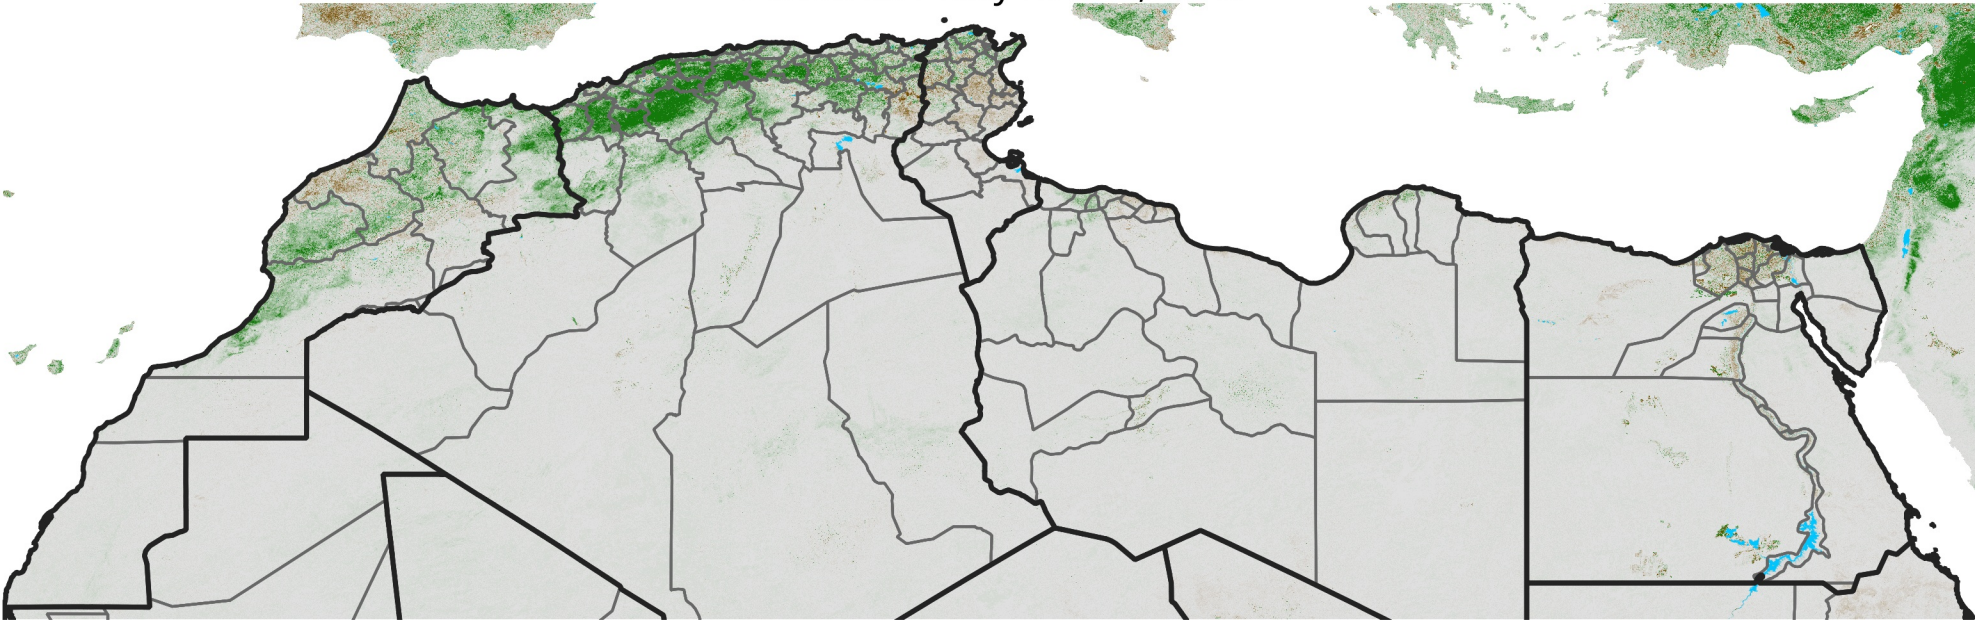

North Africa NDVI Difference

2026 minus 2025

Period 30 / May 21 - 31, 2026

NDVI Difference

< -0.3 -0.2 -0.1 -0.05 0.05 0.1 0.2 >0.3

Negative

No Difference

Positive