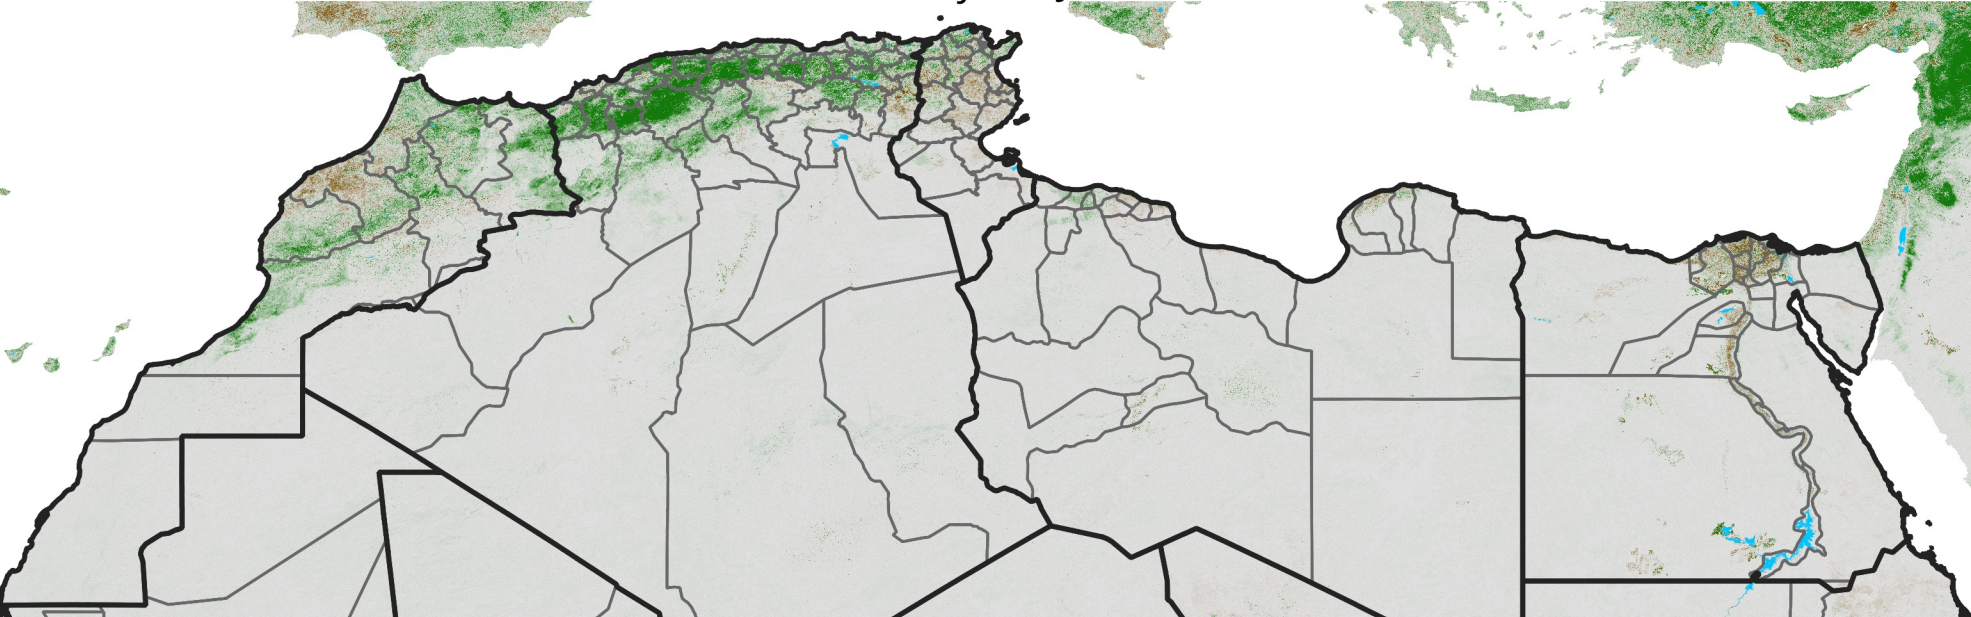

# North Africa NDVI Difference

2026 minus 2025

Period 31 / May 26 - Jun 05, 2026

## NDVI Difference

< -0.3   -0.2   -0.1   -0.05   0.05   0.1   0.2   >0.3

Negative

No Difference

Positive