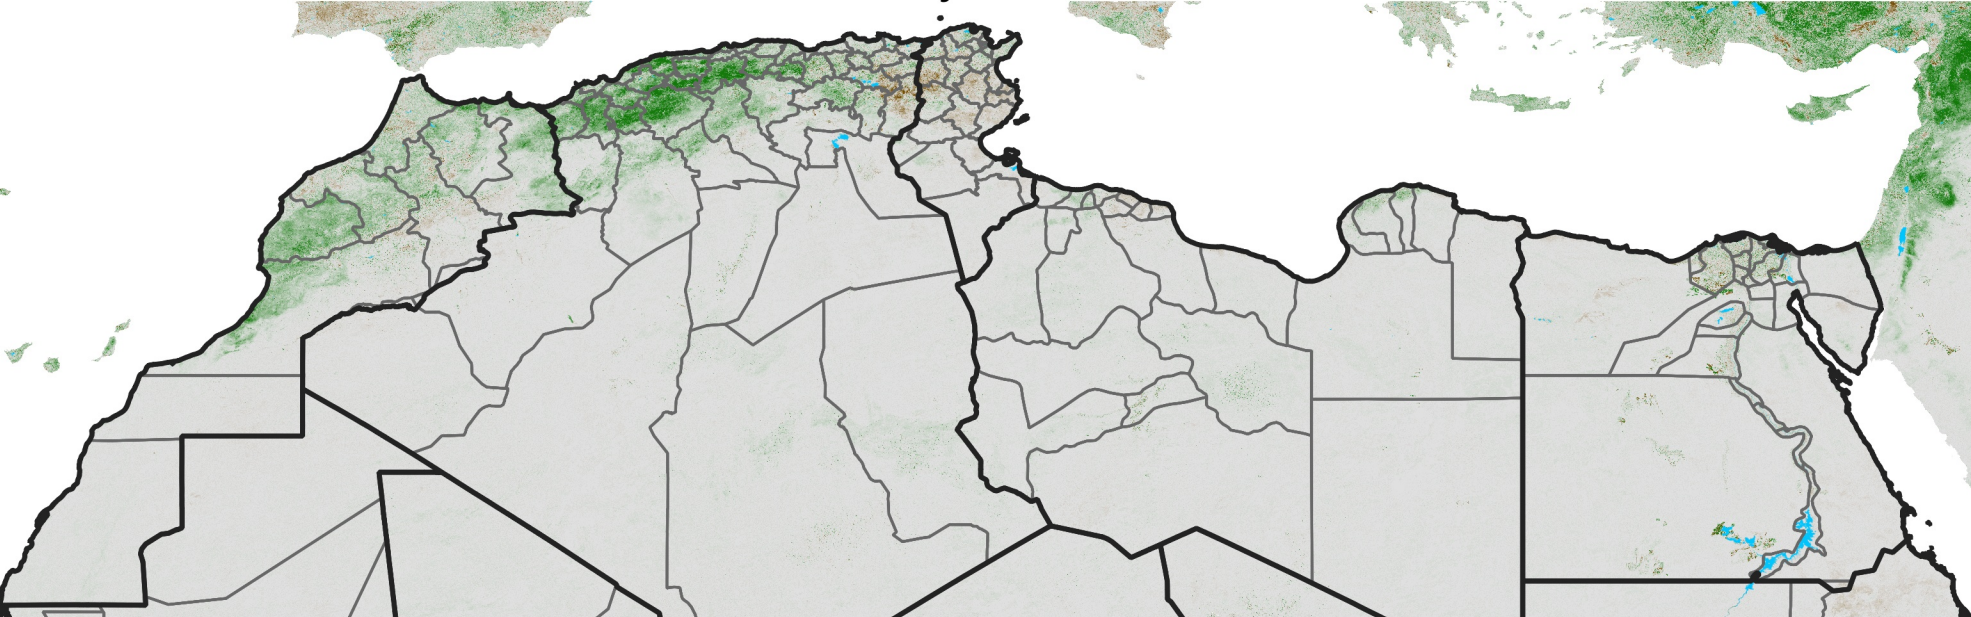

North Africa NDVI Difference

2026 minus 2025

Period 32 / Jun 01 - 10, 2026

NDVI Difference

< -0.3 -0.2 -0.1 -0.05 0.05 0.1 0.2 >0.3

Negative

No Difference

Positive