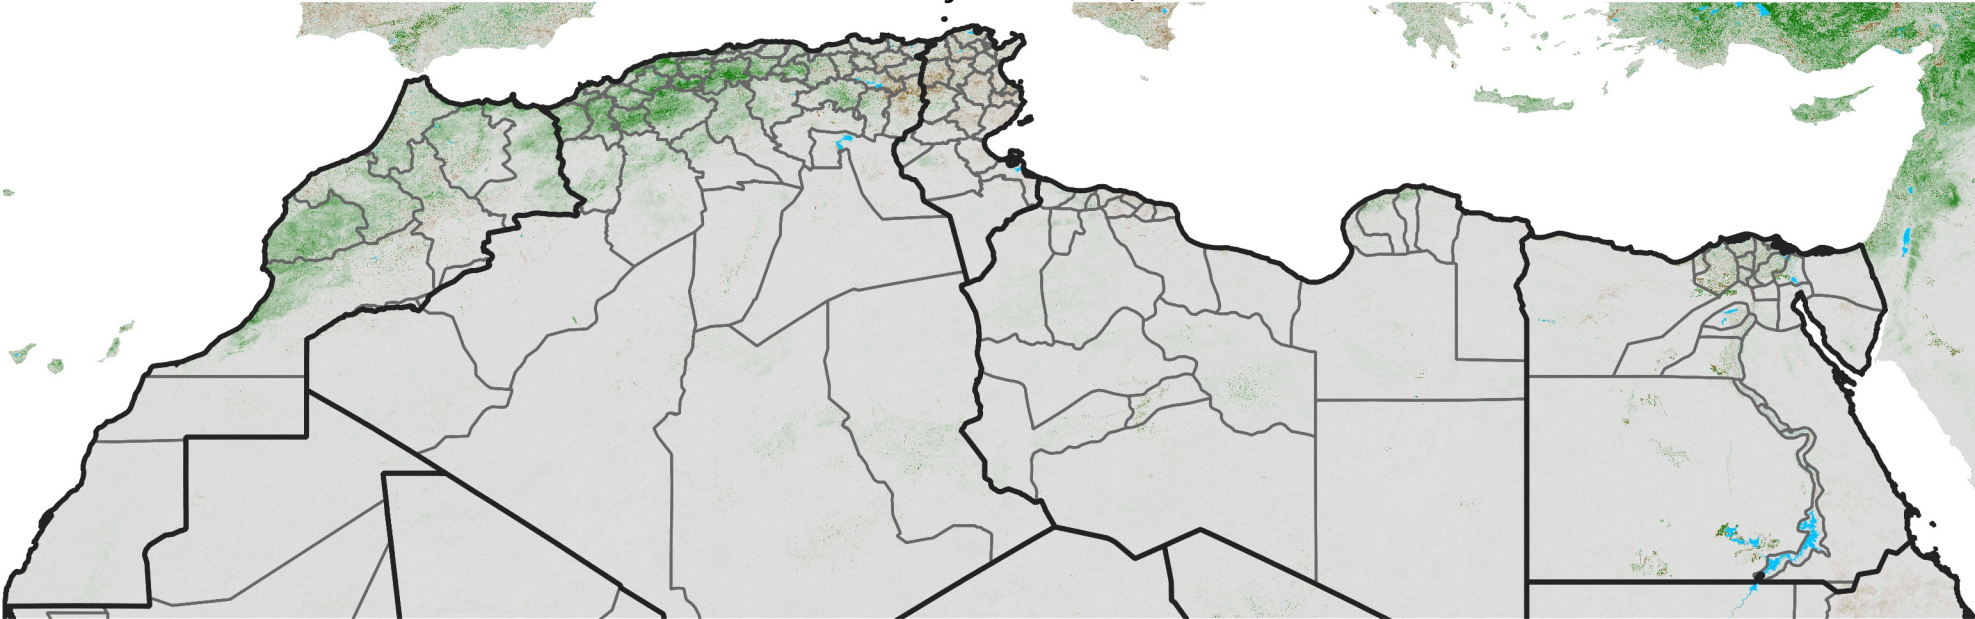

# North Africa NDVI Difference

2026 minus 2025

Period 34 / Jun 11 - 20, 2026

## NDVI Difference

<math><-0.3</math>   -0.2   -0.1   -0.05   0.05   0.1   0.2   >0.3

Negative

No Difference

Positive