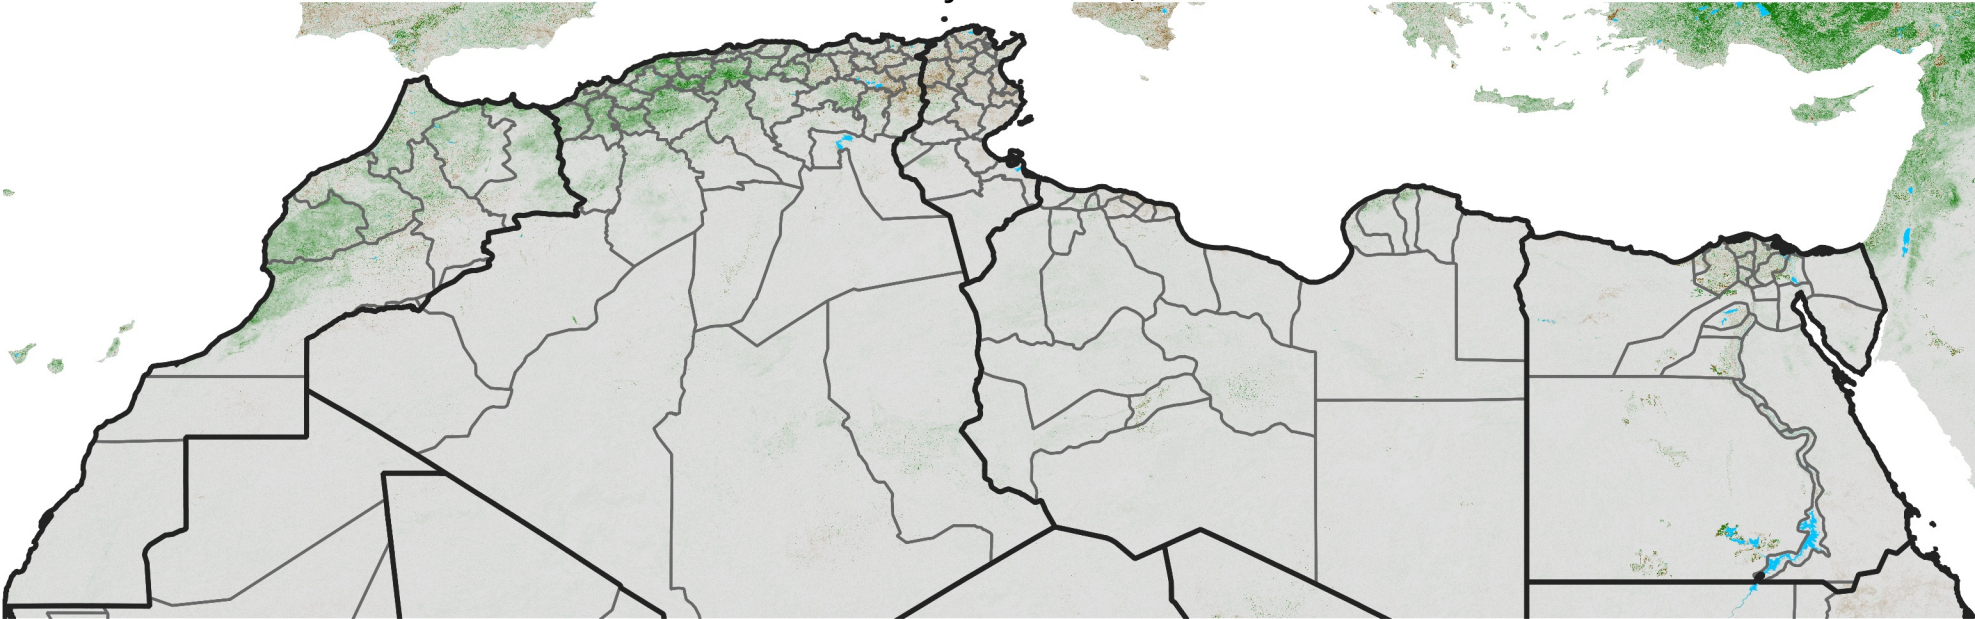

North Africa NDVI Difference

2026 minus 2025

Period 35 / Jun 16 - 25, 2026

NDVI Difference

Negative

No Difference

Positive