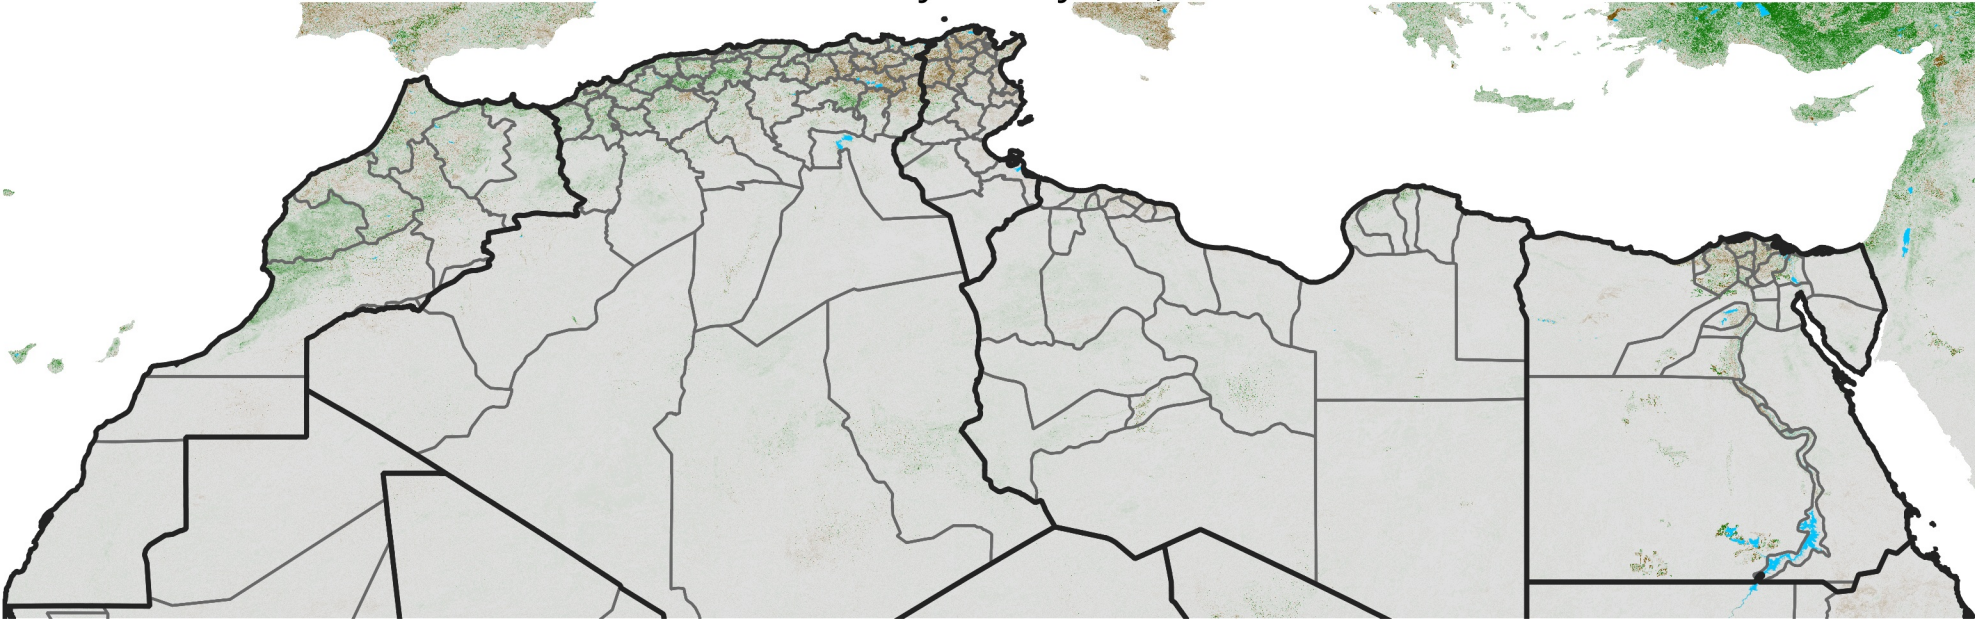

# North Africa NDVI Difference

2026 minus 2025

Period 37 / Jun 26 - Jul 05, 2026

## NDVI Difference

< -0.3   -0.2   -0.1   -0.05   0.05   0.1   0.2   >0.3

Negative

No Difference

Positive