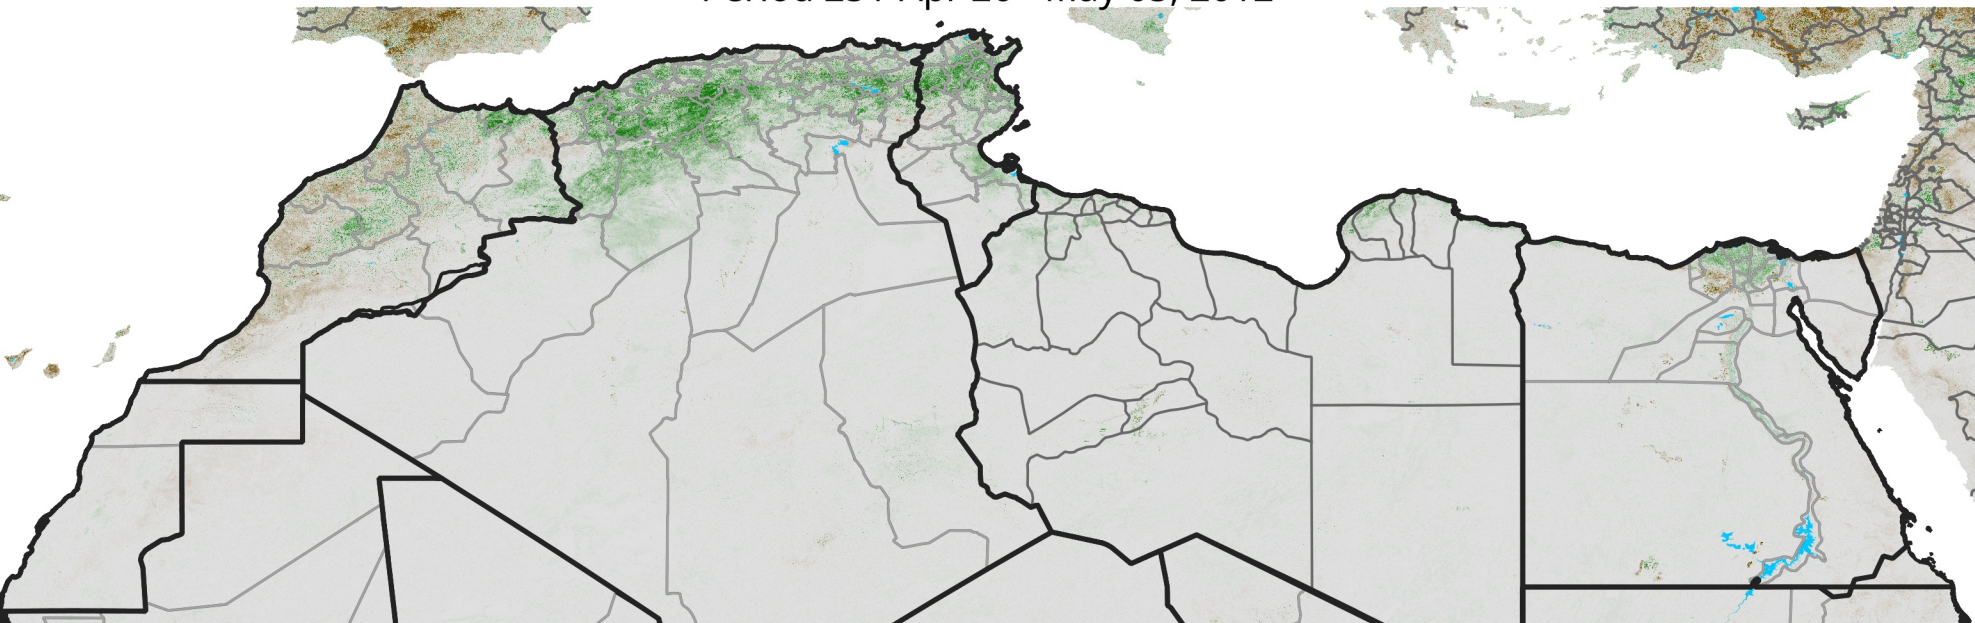

North Africa NDVI Anomaly

2012 minus Mean (2012 - 2021)
Period 25 / Apr 26 - May 05, 2012

NDVI Anomaly

Negative   No Difference   Positive