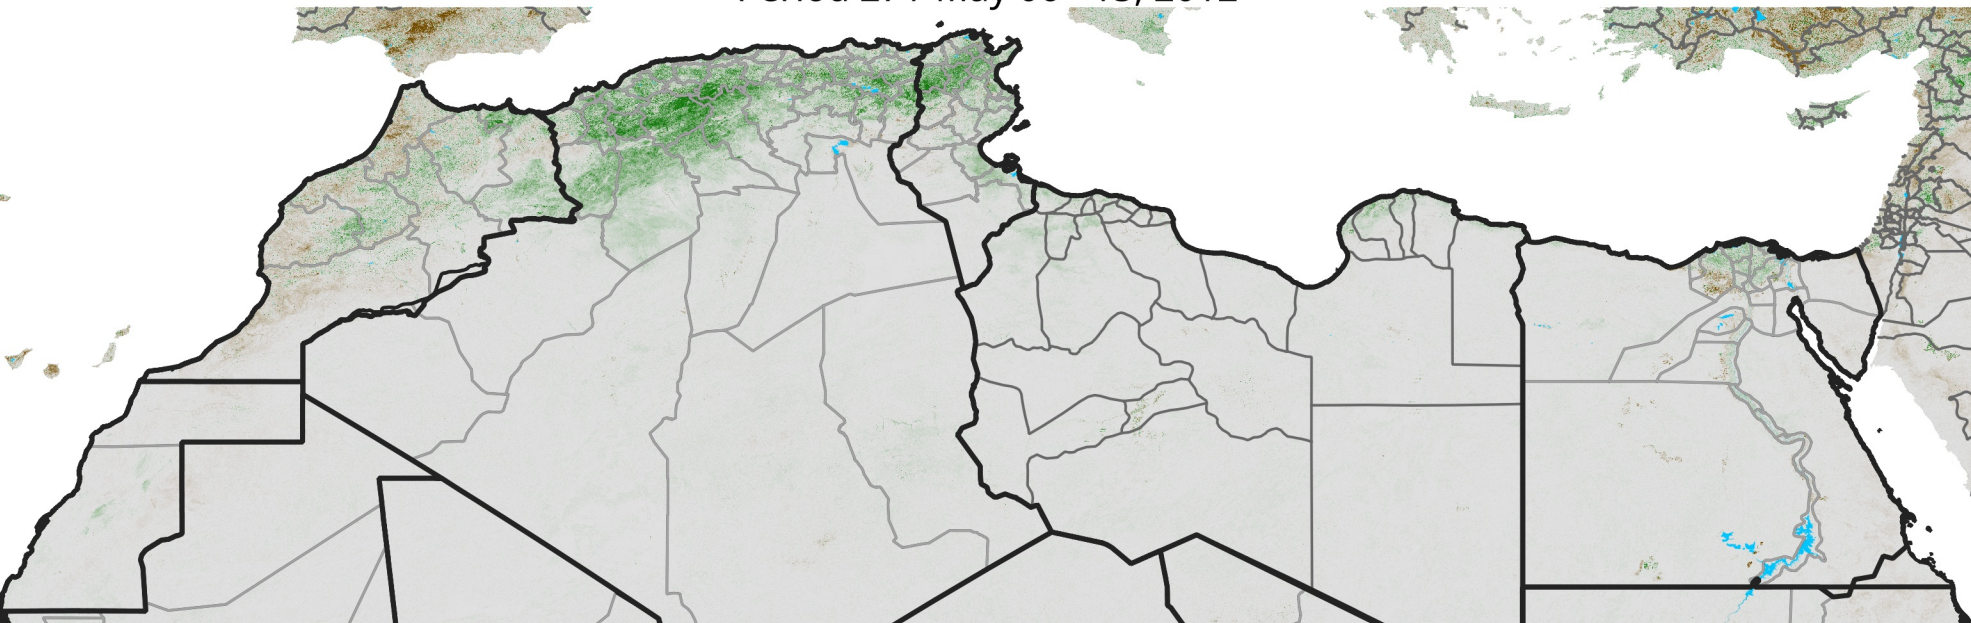

# North Africa NDVI Anomaly

2012 minus Mean (2012 - 2021)

Period 27 / May 06 - 15, 2012

## NDVI Anomaly

< -0.3   -0.2   -0.1   -0.05   0.05   0.1   0.2   >0.3

Negative

No Difference

Positive