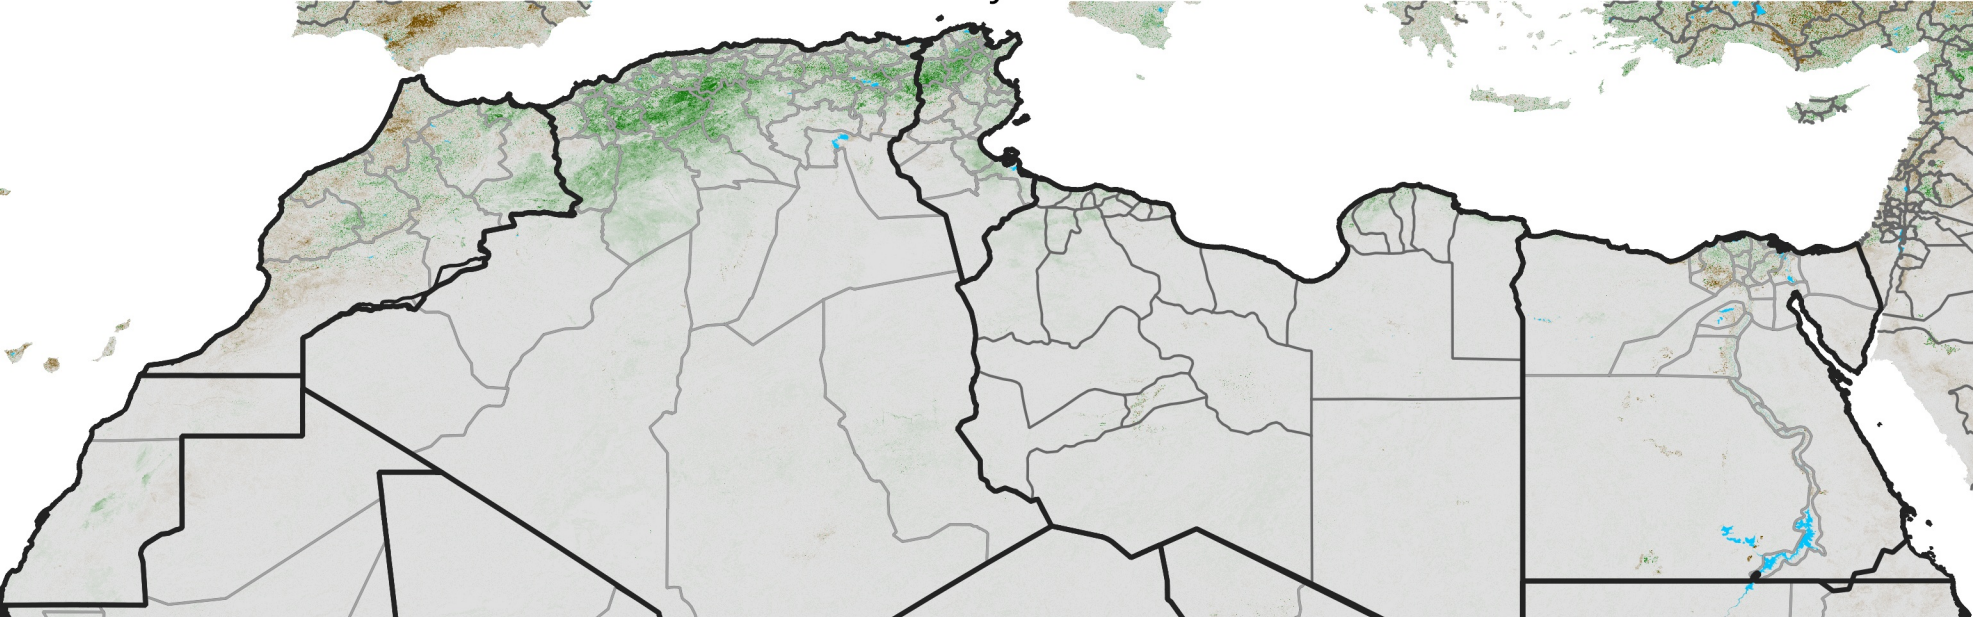

North Africa NDVI Anomaly

2012 minus Mean (2012 - 2021)

Period 28 / May 11 - 20, 2012

NDVI Anomaly

< -0.3 -0.2 -0.1 -0.05 0.05 0.1 0.2 >0.3

Negative

No Difference

Positive